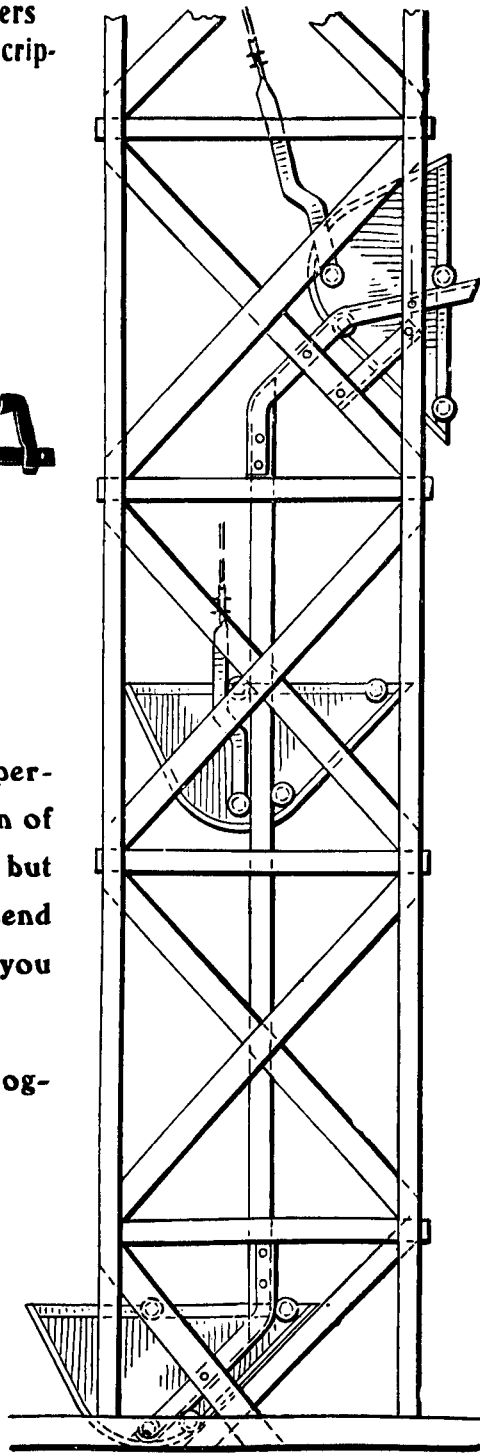

Adjustable Steel Form Clamp.

TOTAL WT  
290 #

13" BOOM  
WEIGHS 130 #

Space does not permit of a description of any of these lines, but we are anxious to send you full details if you are interested.

Write for catalogues and prices.