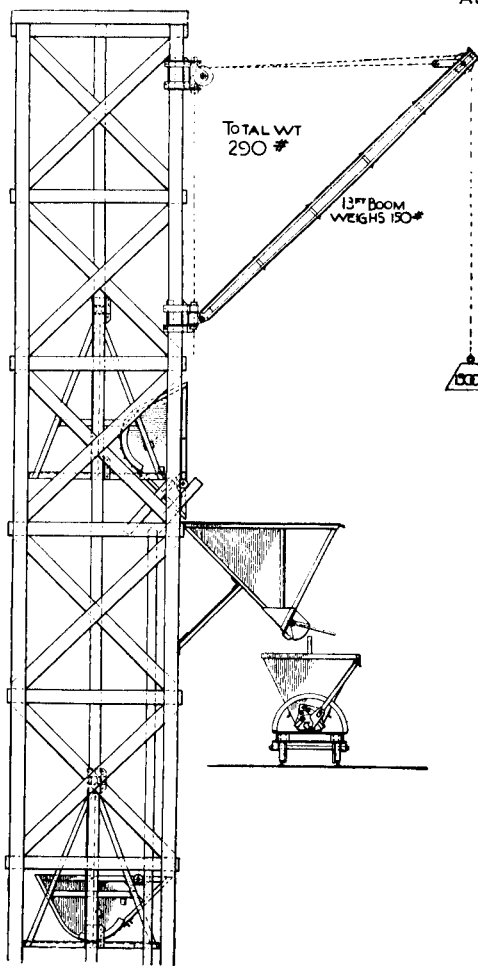

# Complete Equipment For Handling Concrete

Elevator with Automatic Bucket in place.

Smith Concrete Mixers  
Chicago Concrete Mixers  
Buckets of Every Description  
Elevators  
Concrete Cars  
Form Clamps  
Concrete Barrows  
Hoists  
Derricks  
Etc., Etc.

Adjustable Steel Form Clamp.

TOTAL WT  
290 #

13" BOOM  
WEIGHS 130 #

Space does not permit of a description of any of these lines, but we are anxious to send you full details if you are interested.

Write for catalogues and prices.