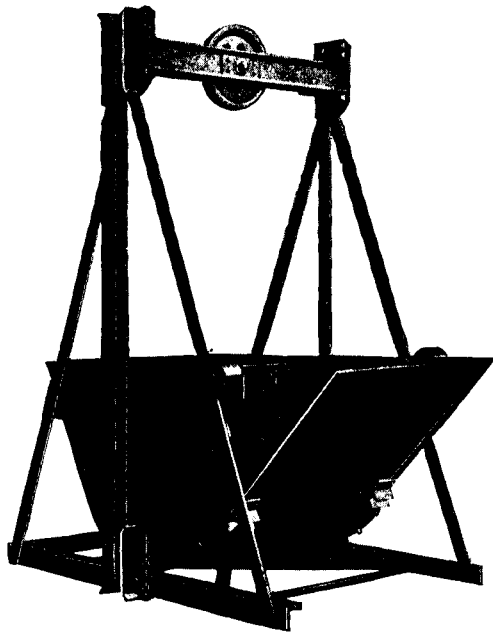

# Complete Equipment For Handling Concrete

Elevator with Automatic Bucket in place.

Smith Concrete Mixers  
Chicago Concrete Mixers  
Buckets of Every Description  
Elevators  
Concrete Cars  
Form Clamps  
Concrete Barrows  
Hoists  
Derricks  
Etc., Etc.

Adjustable Steel Form Clamp.

TOTAL WT  
290 #

13" BOOM  
WEIGHS 130 #

Space does not permit of a description of any of these lines, but we are anxious to send you full details if you are interested.

Write for catalogues and prices.