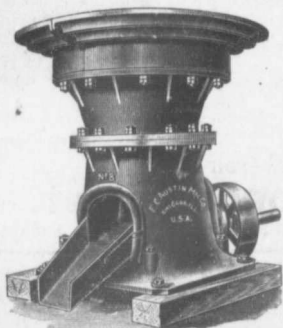

Austin No. 8 Gyratory Crusher.

Austin Gyratory Crushers embody improvements found in no other. Capacities equal to any requirements.

Austin Jaw Crushers are specially adapted for municipal work and those desiring a complete portable plant.