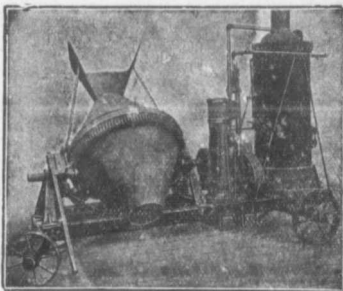

# SMITH CONCRETE MIXERS

Smith Mixer Mounted on Truck with Gasoline Engine. MIXING POSITION.

Are Unexcelled for rapid and thorough mixing.

Capacities per day 100, 200, 250, 350 cubic yards.

All wearing parts protected from sand and dirt. Easily moved with the work.

Smith Mixer Mounted on Truck with Engine and Boiler. DUMPING POSITION.

18 SIZES AND STYLES.