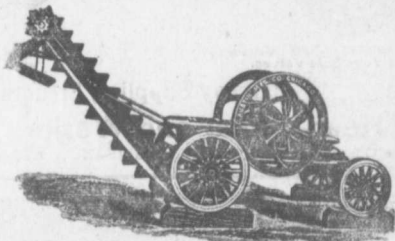

# SMITH CONCRETE MIXERS

Smith Mixer Mounted on Truck with Gasoline Engine. MIXING POSITION.

Are Unexcelled for rapid and thorough mixing.

Capacities per day 100, 200, 250, 350 cubic yards.

All wearing parts protected from sand and dirt. Easily moved with the work.

Smith Mixer Mounted on Truck with Engine and Boiler. DUMPING POSITION.

18 SIZES AND STYLES.

## ROCK CRUSHERS

Austin No. 8 Gyratory Crusher.

Austin Gyratory Crushers embody improvements found in no other. Capacities equal to any requirements.

Austin Jaw Crushers are specially adapted for municipal work and those desiring a complete portable plant.