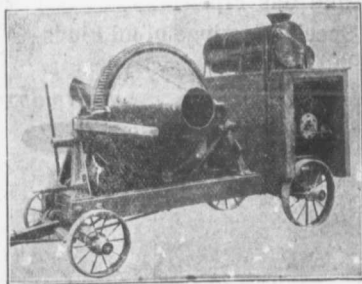

# SMITH CONCRETE MIXERS

Smith Mixer Mounted on Truck with Gasoline Engine. MIXING POSITION.

Are Unexcelled for rapid and thorough mixing.

Capacities per day 100, 200, 250, 350 cubic yards.

All wearing parts protected from sand and dirt. Easily moved with the work.

Smith Mixer Mounted on Truck with Engine and Boiler. DUMPING POSITION.

18 SIZES AND STYLES.

## ROCK CRUSHERS

Austin No. 8 Gyratory Crusher.

Austin Gyratory Crushers embody improvements found in no other. Capacities equal to any requirements.

Austin Jaw Crushers are specially adapted for municipal work and those desiring a complete portable plant.