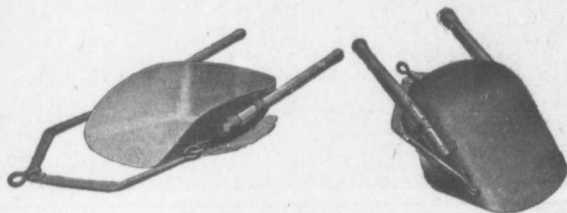

High Grade Ropes for Hoisting, Hauling & Guys

WIRE ROPE

AND

A full line of Barrows, Blocks, Fittings, Picks, Shovels, Crow Bars, Track Tools, Rails, Etc.

We Give Prompt Attention to Orders and Our Prices are Right. Write for Catalogues. We will be pleased to send them.

Ball Bearing Gone Bearing and Ratchet JACKS

We carry 52 different sizes and styles in stock to meet every lifting requirement.

8 to 70 tons capacity.