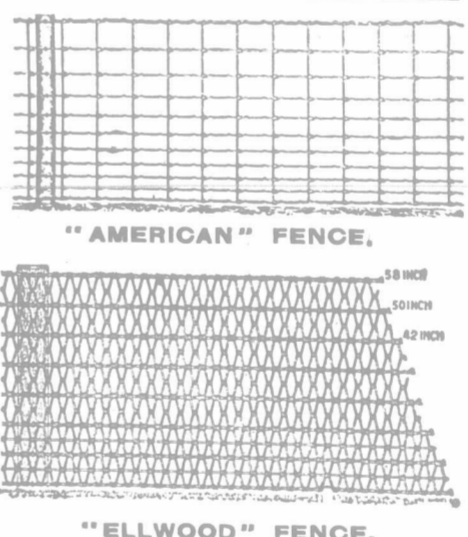

WOVEN WIRE FENCING

MANUFACTURED IN CANADA
 The best selling because the most satisfactory.
"American" Field Fences
 For horses, cattle, sheep, and hogs. All styles and heights—20 inches to 58 inches high, with stays 12 inches or 6 inches apart.
"Ellwood" Field, Farm and Lawn Fences.
 Six styles. Heights, 18 inches to 58 inches.
 If you can't get the celebrated AMERICAN and ELLWOOD fences from your dealer write to us and we will help you.
The CANADIAN STEEL & WIRE CO., (LIMITED),
 HAMILTON, CANADA.