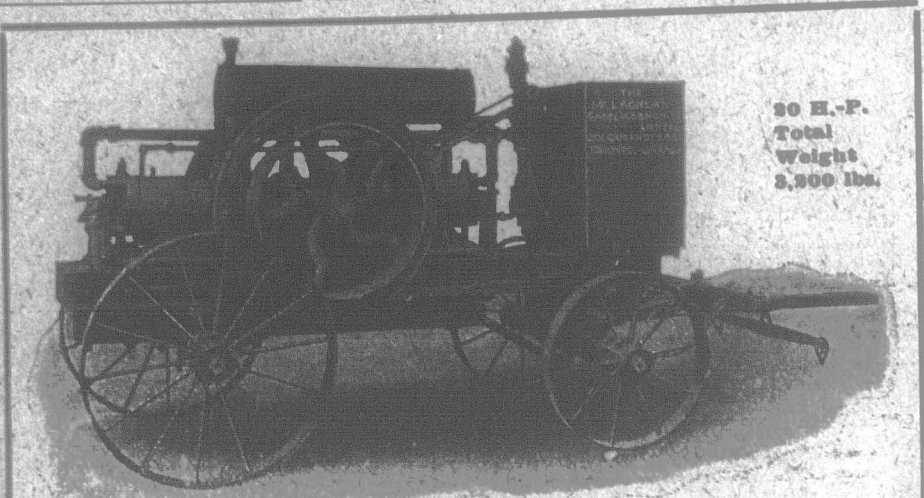

30 H.P. Total Weight 3,500 lbs.

Patented and Pending. Our **Gasoline Threshing Engine.** Write for prices, etc., to **The McLaughlin Gasoline Engine Co., Ltd., 201 Queen St. E., Toronto,** or to **W. C. WILCOX & CO.,** Winnipeg, agents for Manitoba and Northwest.