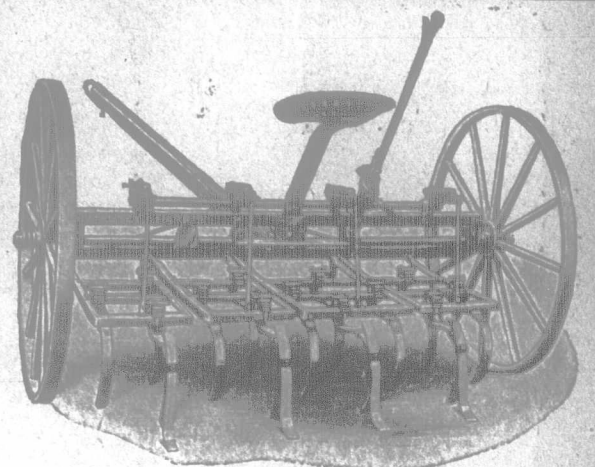

Ample strength is secured by making the Frame of Steel—heavy 4-inch Channel Side Sills with Steel Cross Sills, forming the strongest Frame ever put on a Spreader.

The Simple Chain Drive does away with all Cogs, Clutches, and Springs, and when out of gear no parts of the machine are running to cause wear.

The Upper Beater is in two sections, set at an angle to spread the load out beyond the Wheels.

The Simple, Direct Drive—the Divided Beater and small size of same—the taper shape of the Bed—the Broad-Faced Wheels—the careful fitting of all parts—these combine to secure light draft.

A Disc Drill with Steel Boots

The Steel Boots are an Exclusive **MASSEY-HARRIS FEATURE**

They are light enough to make shallow seeding possible in light soils, yet by means of the Pressure Springs they can be made to enter hard soil to any required depth.

In strength they are superior to the usual Cast-Iron Boot, the lower part is separate from the balance and if worn from use in sand or gritty soil, can be easily and cheaply replaced.

Reliable Spring-Tooth Cultivator