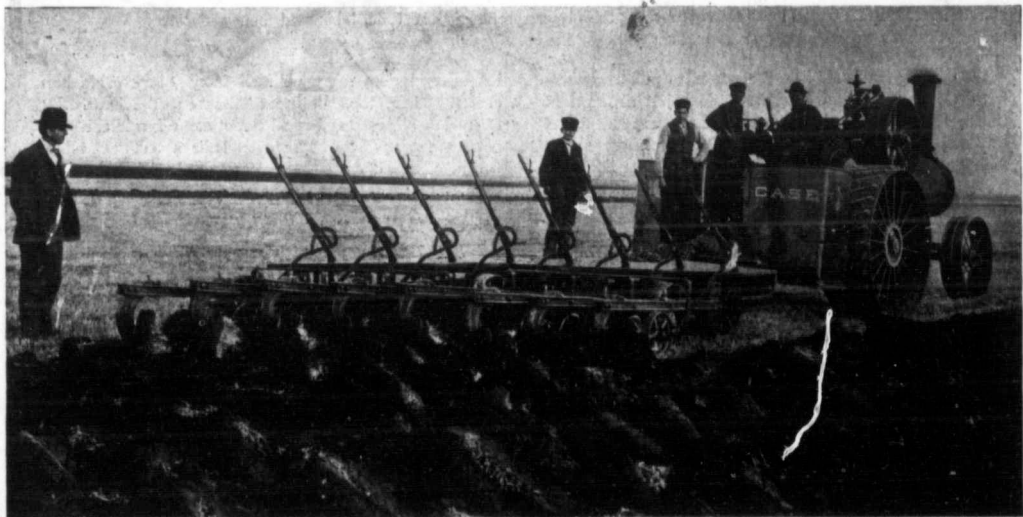

CASE

Won all

& SWEEPSTAKES

to PLOWS

in 1913 Winnipeg Plowing Contest

GOLD MEDALS

HONORS AWARDED

SCORE SHEET ON PLOWS

Entrant's Name	No. of Bottoms	Draft	Evenness of Draft	Lay of Furrow Slice	Ease of Adjustment and Manipulation	In and Out at Ends	Stops	Straightness of Furrow	Even Cut	Total Score
Case	6	30.25	7	5	8	3	5	4.5	7	69.75
	6	26.9	10	7	9	3.5	5	2	7	70.4
Case	10	34.5	6	4	6	2	5	2	4	65.5
	10	34.9	12	8	5	5	5	4	8	80.9

You, interested in modern farming methods, give a moment to this fact. It is valuable to you, because in this, the only test of its kind in America, the judges, in awarding gold medals in both heavy and light duty classes, found that these Case entries out-classed all competitors. The fact that these plows won medals in both classes under such conditions as are exacted at Winnipeg, establishes beyond question the superiority of the Case-Sattley Tractor Gang Plow. We offer you here with the substantiation of our statement—the proof of this most minute test.

What, for instance, do you demand of a plow? Look in the accompanying table, compare the scores of the Case entries with those of their nearest competitors. The superior qualities of Case-Sattley plows, as here demonstrated, are exactly those qualities which every plowman demands.

They are the same qualities you need in every field you plow. If it is a heavy duty plow, the Case-Sattley 6, 8, or 10 bottom gang plow fills your requirements. If it is a light weight the new Automatic Lift tractor gang plow in 4 and 6 bottoms meets your demands. The figures of Winnipeg do not describe to you our exclusive features of design, such as the spring hitch, automatic dodge, the improved break pin and other qualities not found in other gang plows. Our catalog describes these details in full, it is yours for a post card.

Start in this fall to do tractor gang plowing. Compare your cost sheet with that of horses. You will be glad you made the change.

May we give you further information?

J.I. CASE THRESHING MACHINE CO. INC.

741-791 State St. RACINE, Wis., U.S.A.

Canadian Branches, Toronto, Winnipeg, Saskatoon, Regina and Calgary