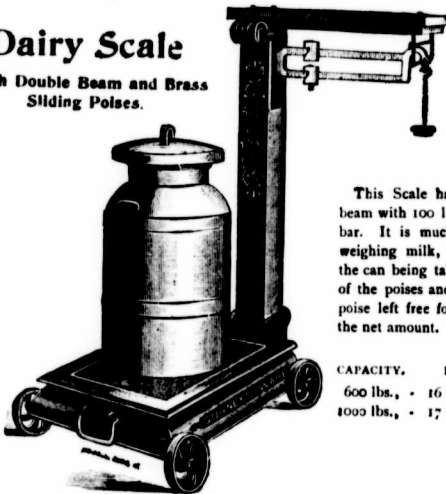

DE LAVAL

THE UNIVERSAL STANDARD

CREAM SEPARATORS

Scales FOR EVERY PURPOSE SPECIAL PRICES EASY TERMS

By a special arrangement with one of the oldest and most reliable scale manufacturers in Canada we are able to furnish Dairymen, Stockmen and others with Scales of any style or capacity at exceptionally close prices, and on small monthly payments. This arrangement has been made in the interest of the readers of THE FARMING WORLD, and no special inducements can be offered to anyone whose subscription is not paid in advance.

Dairy Scale

With Double Beam and Brass Sliding Poises.

This Scale has a double beam with 100 lbs. on each bar. It is much used for weighing milk, the tare of the can being taken by one of the poises and the other poise left free for weighing the net amount.

CAPACITY. PLATFORM.
600 lbs., - 16 x 25 inches
1000 lbs., - 17 x 26 inches

If you need a Scale, large or small, for any purpose, fill out the following blank and mail to us. We can save you money. Anyway it won't cost you anything to get our terms:-

THE FARMING WORLD,

Confederation Life Building, TORONTO.

Please send me particulars, price, terms, etc., for a Scale which will weigh about..... lbs., and suitable for weighing.....

NAME.....

P.O.....

It is understood that this is not an order.

THE BEST BUTTER

Sentinel-Review Co. Ltd.,
Box 724, Woodstock, Ont.

TRADE "DAISY" MARK