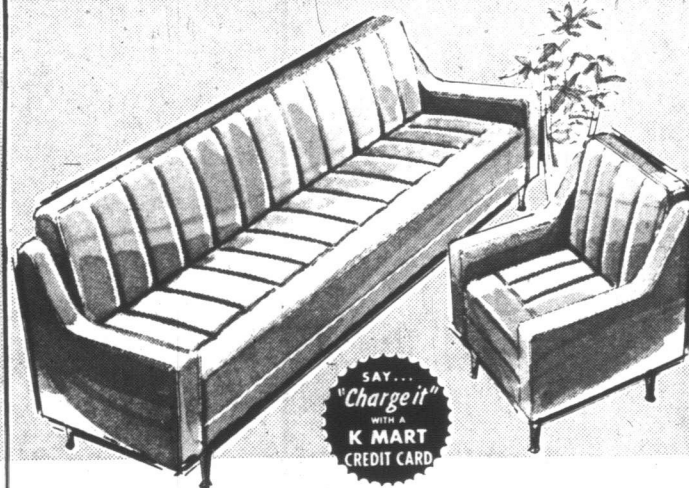

OSHAWA K mart PLAZA
1065 KING ST. W. OSHAWA

SAY...
"Charge it!"
WITH A
K MART
CREDIT CARD

**5 PIECE
DINETTE SUITE**
At a big savings price!
Smartly styled suite in
Melon, Olive Green or
Turquoise. Table mea-
sures 30" x 40" x 48" with
four matching, sup-
ported vinyl chairs.
39.97
SET

Like It? Charge It!

SAY...
"Charge it!"
WITH A
K MART
CREDIT CARD

DAVENPORT AND CHAIR SET
Seat and Sleep unit! Daveno
pulls out to a comfortable bed.
Both are covered with heavy
vinyl that cleans easily. Black,
Green, Tawny Brown and Coral.
119.87
SET

K mart OPENING SPECIAL

SAY...
"Charge it!"
WITH A
K MART
CREDIT CARD

**SWIVEL ROCKER
ARM
CHAIR**
K mart
OPENING SPECIAL
34.97

Comfy foam seat over no-
sag springs, deep foam
filled back and arms,
tapered legs with brass
finish ferrules and swivel
glides. Turns full circle
and rocks as well. Tan-
gerine, Gold, Black,
Green.

Like It? Charge It!

Like It?
Charge It!

SAY...
"Charge it!"
WITH A
K MART
CREDIT CARD

**12" ONKYO
TELEVISION**
K mart
OPENING SPECIAL
99.99

- Tinted picture tube explosion-proof type.
- Large cone speaker.
- Newly designed all printed wiring system.
- Earphone terminal.
- Two-tone green.