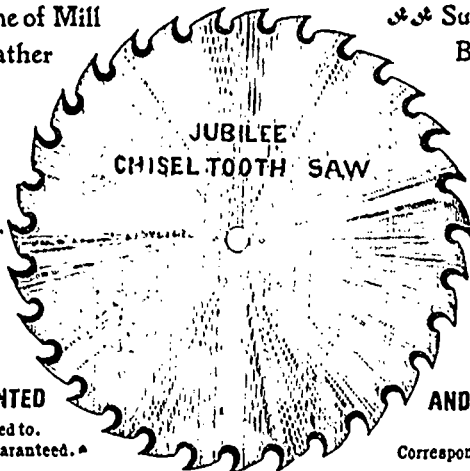

THE JAMES ROBERTSON CO., Limited.

Manufacturers of... **Saws of All Description**
 A Full Line of Mill Rubber and Leather Metal, &c., always
 Supplies, including Belting, Babbit carried in stock.

Head Office:
144 William St.
MONTREAL