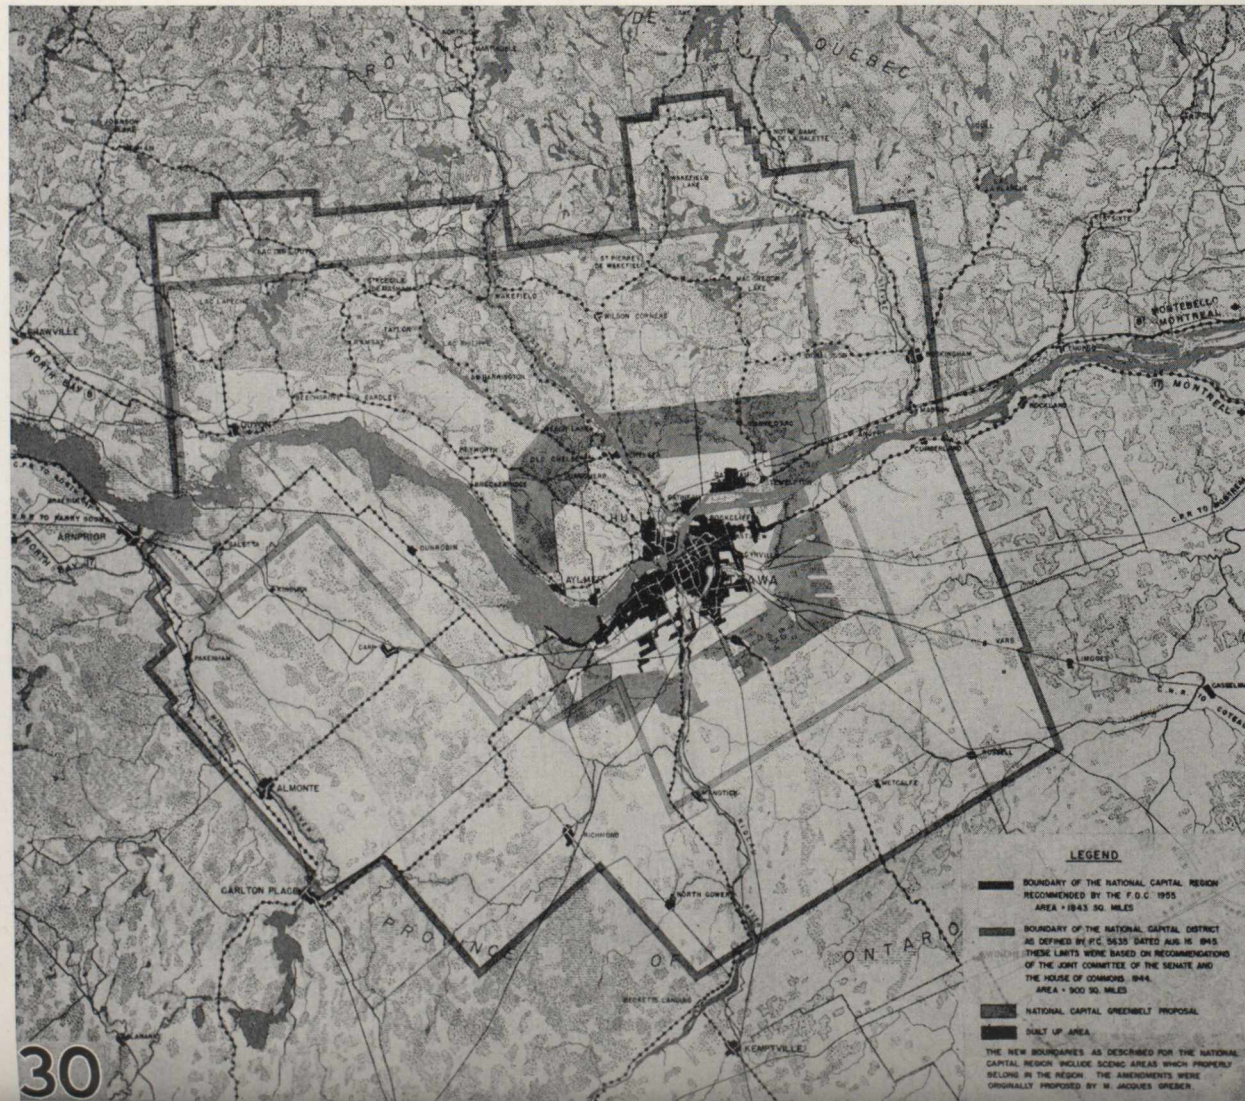

NATIONAL CAPITAL REGION 1955 RECOMMENDED BY F.D.C.

LEGEND

- BOUNDARY OF THE NATIONAL CAPITAL REGION RECOMMENDED BY THE F.D.C. 1955
  AREA - 1843 SQ. MILES
- BOUNDARY OF THE NATIONAL CAPITAL DISTRICT AS DEFINED BY F.C.A. 1945
  THESE LIMITS WERE BASED ON RECOMMENDATIONS OF THE JOINT COMMITTEE OF THE SENATE AND THE HOUSE OF COMMONS, 1944
  AREA - 900 SQ. MILES
- NATIONAL CAPITAL GREENBELT PROPOSAL
- DUAL UP AREA

30