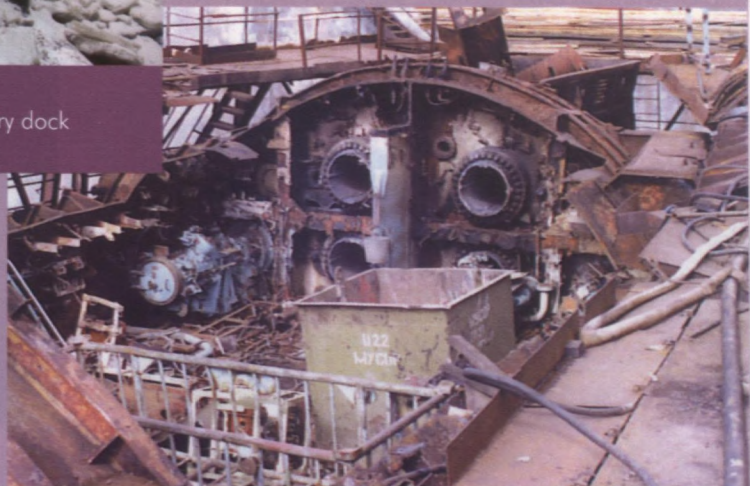

Selected Stages of Submarine Dismantlement

Aerial view of the Zvezdochka Shipyard, Severodvinsk

Decommissioned submarine being towed to the Zvezdochka shipyard by main and auxiliary tug boats

Stern of decommissioned submarine #608 in dry dock

Reactor unit shell with radioactive waste storage container