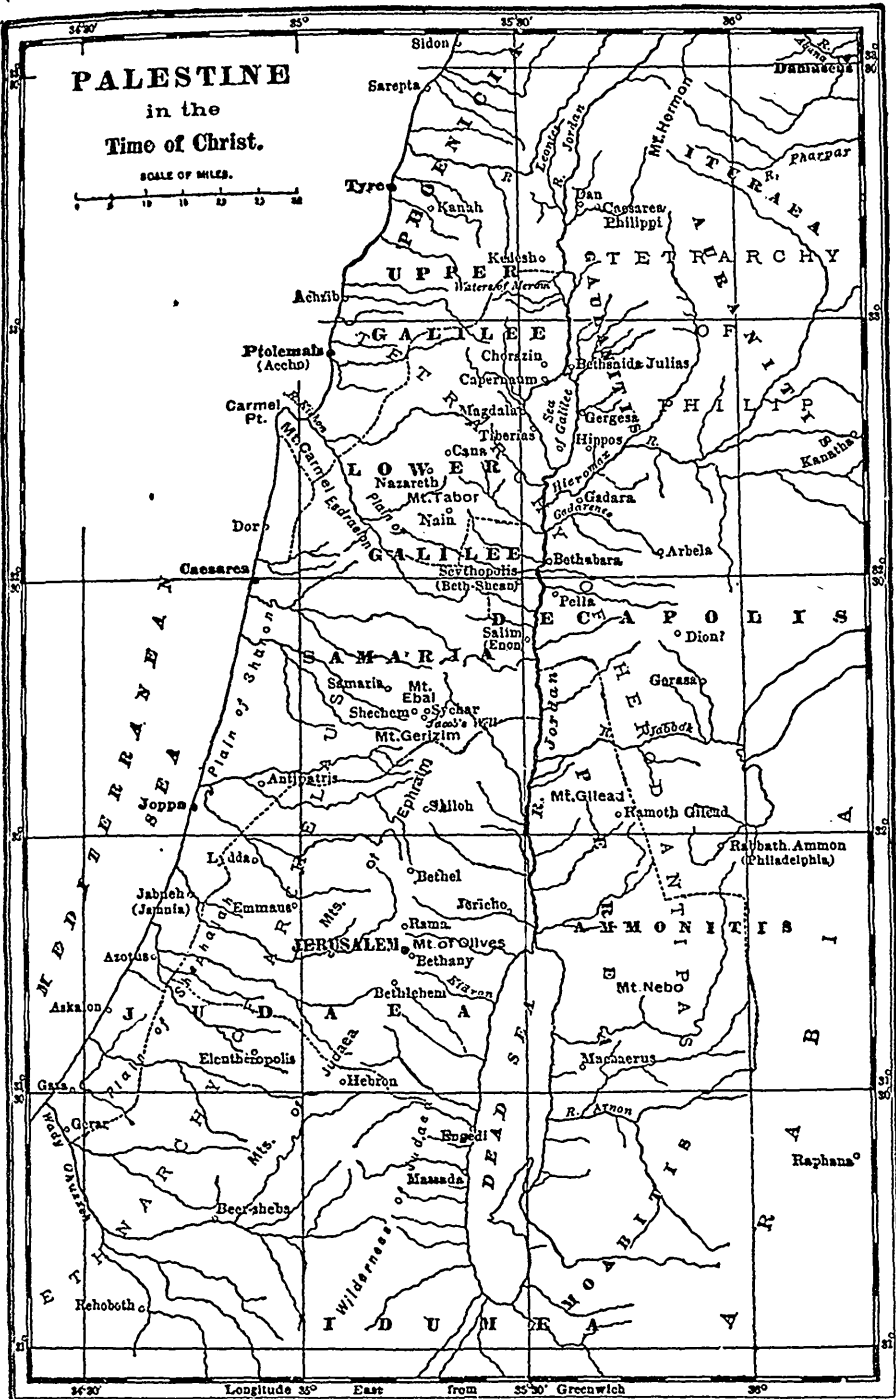

PALESTINE

in the
Time of Christ.

SCALE OF MILES.

Longitude 35° East from 35° 30' Greenwich 36°