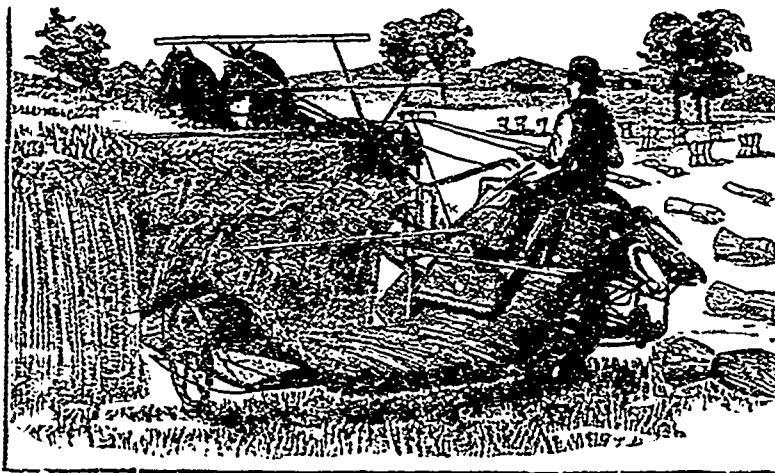

Wheat, Oats, Beet-sugar, Potatoes, Corn, Flax, Pasture.

Warranted free of any mixture, prepared at market values on receiving orders by

L. de G. BEAUBIEN, R. A. TURENNE,
Canadian Produce Co., St. Louis of Mile End.
Just imported from Europe the celebrated
"Hue poultry food and egg producer"
Price - \$0.50 the box.

WHICH DO YOU WANT?

Self-Rake Reaper or Self-Binding Harvester?

—ROLLER BEARINGS RUN EASY—

FARMERS' FAVORITE.

ABSOLUTELY UNRIVALLED.

THE MASSEY-HARRIS-WIDE-OPEN BINDER

FITTED WITH ROLLER AND BALL BEARINGS.

MASSEY-HARVESTERS - BRANTFORD-REAPERS. - Best Material and Workmanship - Most satisfactory work in the Field - You make no mistake in getting ours