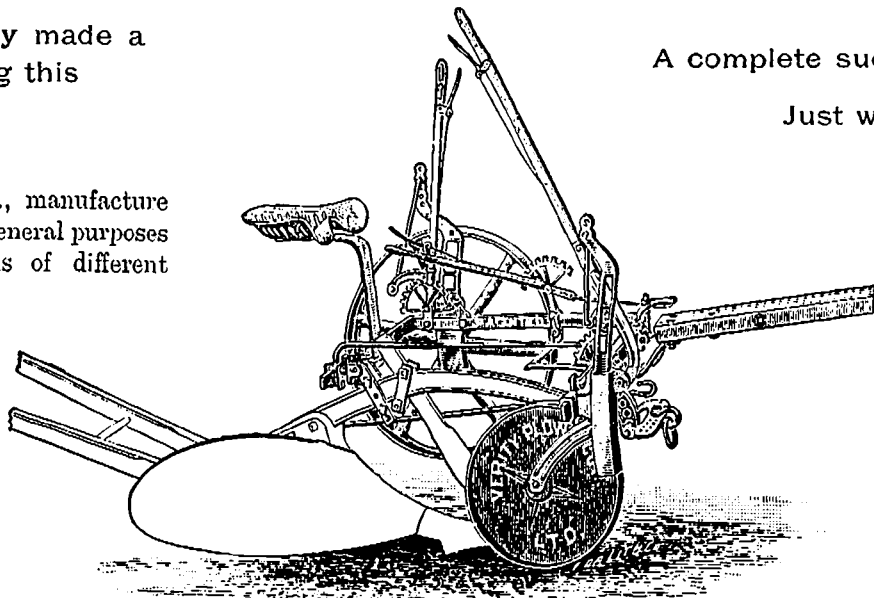

MR. ALFRED B. OWEN, Agent Dr. Barnardo's Homes,
214 Parley Avenue, Toronto.

VERITY PLOW CO. LTD.

VERITY PLOW RIDING ATTACHMENT.

Any Plow can be quickly made a
Riding Plow by using this
Attachment.

A complete success.

Just what was wanted.

You need it. Try it.

The VERITY PLOW CO., Ltd., manufacture a large line of Plows for sod and general purposes suited to the varying conditions of different countries.

Our works at Brantford are equipped with the latest and best appliances, including the most approved devices for hardening and tempering steel, also an elaborate aerated fuel oil burning plant, by which process alone the best results can be obtained.