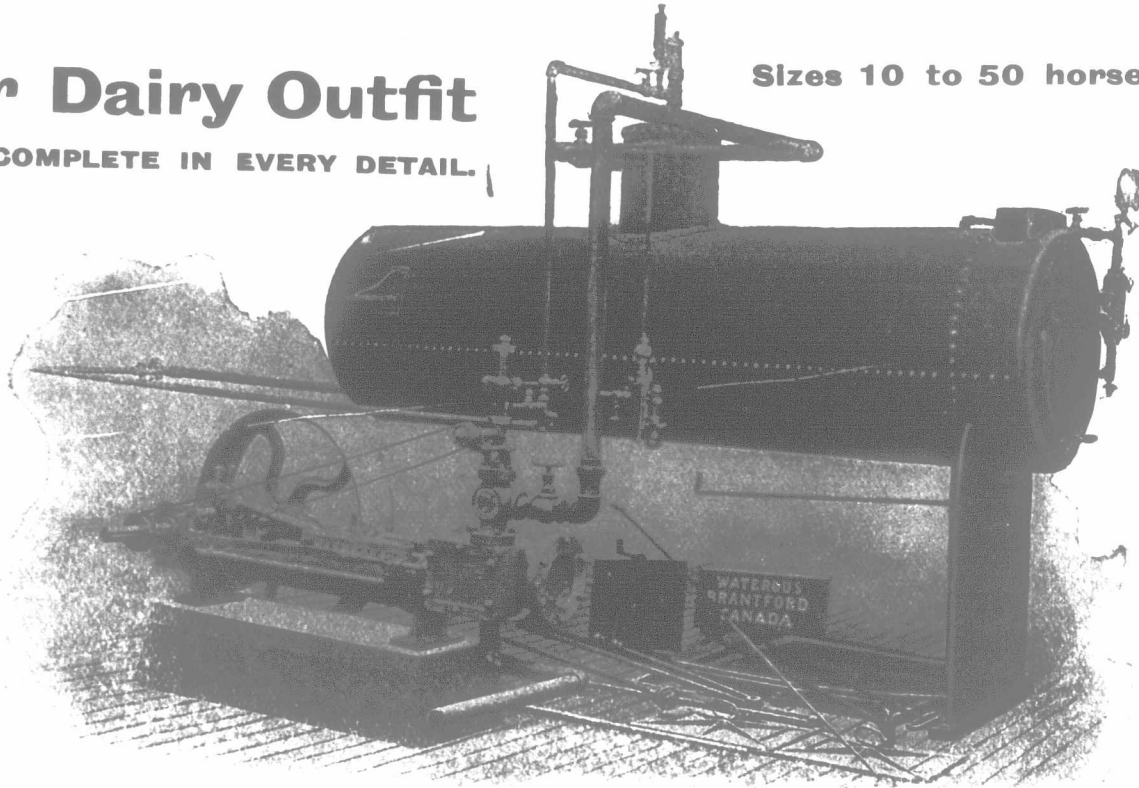

Our Dairy Outfit

MOST COMPLETE IN EVERY DETAIL.

Sizes 10 to 50 horse-power

WATEROUS ENGINE WORKS COMPANY, Brantford, Canada.

It looks like the one that attracted such a crowd at the Toronto, Ottawa and London Exhibitions.

So it is! See the name!

LOUDEN

That always has, and always will stand for the **BEST** in all kinds of Hay Tools and Barn Fixtures. But this time Loudens have surpassed themselves. Their new Feed and Litter Carrier is a wonder. So strong, so simple, so easy to work! Nothing to get out of order. Better put one in your stable. Write for circulars and prices.