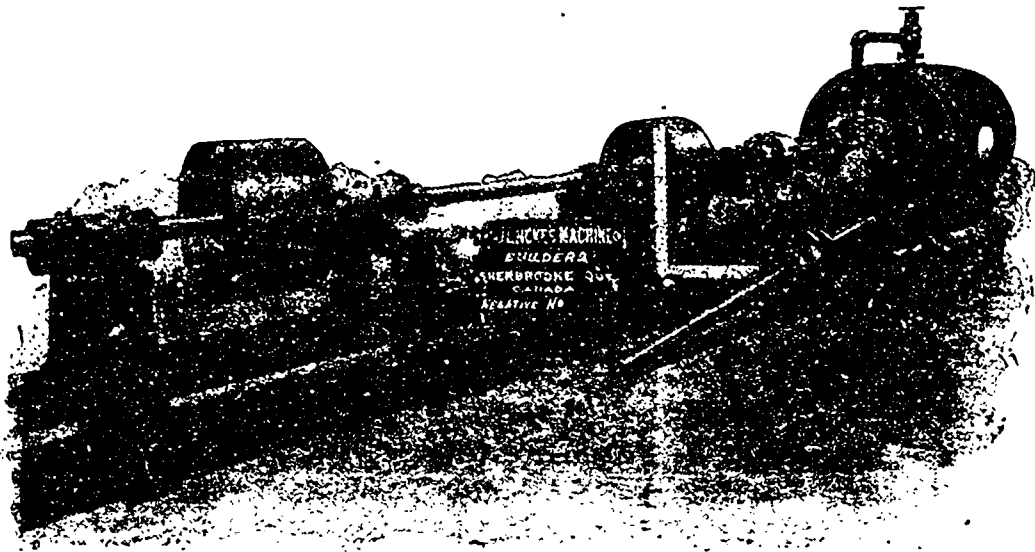

INJECTORS
 .. AND ..
LUBRICATORS

OF EVERY DESCRIPTION

MANUFACTURED BY

The Hamilton Brass
Mfg. Co., LIMITED
 HAMILTON, ONT.

A 15-inch
CROCKER
TURBINE
 horizontal.

Running
 under
 93 ft. head

Electric
 Light Plant
 at

The Crocker Turbine is built in all sizes and all settings for any head. Our Bulletin 200, shows many of them. It is free.

The Jenckes Machine Company,
 626 LANSDOWNE STREET, - - - SHERBROOKE, QUE.