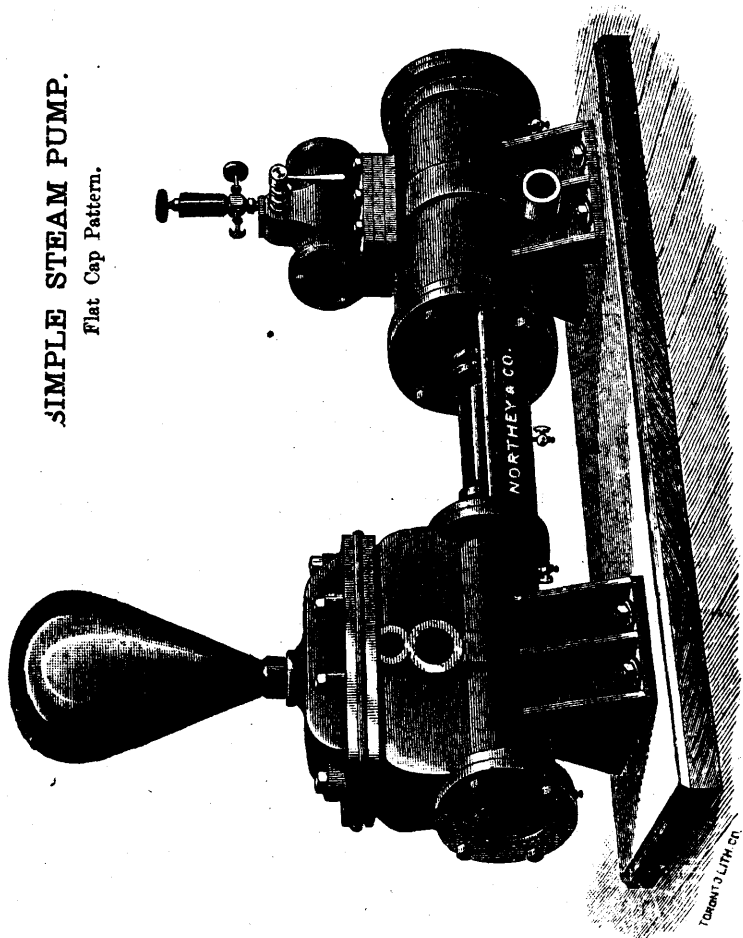

Northey & Co's Steam Pump Works, TORONTO, ONT.

SIMPLE STEAM PUMP.

Flat Cap Pattern.

DUPLEX STEAM PUMP.

SPECIAL STEAM PUMP.

Steam Pumps of the best and latest designs for mining purposes, Boiler Feeding Fire Protection, and General Water Supply, etc.