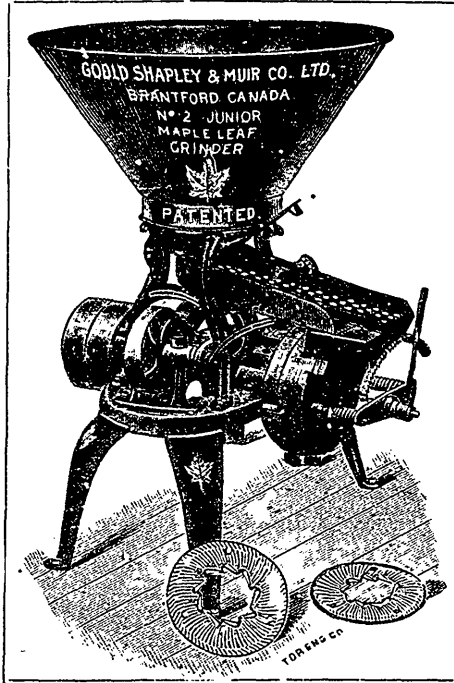

....A PERFECT GRAIN GRINDER....

The Patent Ball-Bearing

# Junior Maple Leaf Grinder

WITH 8-INCH SINGLE BURRS.

MANY IN USE AND WORKING SUCCESSFULLY

The Junior Maple Leaf is especially adapted for Wind Mill, Horse or Tread Power, or any other power less than 8 or 10 horse.