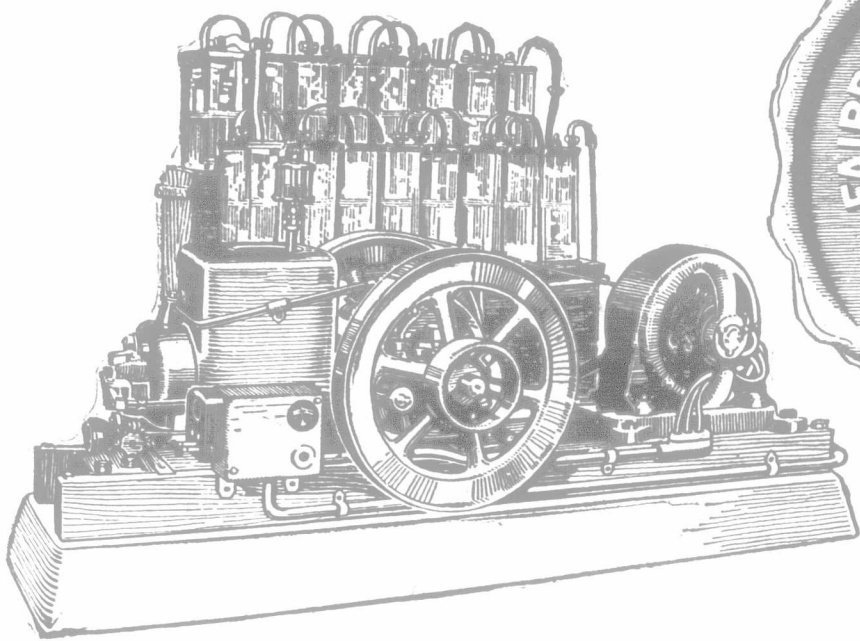

Clip Coupon Here.....
DEALER'S COUPON
Fill in this coupon and enclose it with your letter-
head and mail to our nearest branch for full
particulars of Fairbanks-Morse "F"
Power and Light Plant Agency.
Name: _____
Address: _____

63 F.A.

CANADA

enjoys a national
acknowledged to be
the market. To
have a guarantee
d weather proof,
ou long service,
ep.

ET
ID

ofing job, whether
ame excellent ser-
or for roofing the

is a high-grade rag
th asphalt, making
e-resisting.

forced with a talc
color; or with a
surface, red or

With every roll of
is supplied suffic-
ement with full

et dealer in your district
name and a copy of our
let "Roofing Canada."

in Canada by
SON LIMITED
ilton, Ont.

ROOFS

Farm Seeds

Australian Flint	4.25
Compton's	4.25
Canada	4.00
Longfellow	4.00
Nakota White	4.00
Wisconsin No. 7, Dent	3.50
White Cap	3.50
Ruce's Leaming	3.50
Seid's	3.50
Golden Glow	3.00
Improved Leaming	3.00
Ant Red Cob	2.75
Am. Southern Sweet	2.75

1d 6c each extra, and if unsold.
Plants, Bulbs, Garden Imple-
ments, including Clovers and Timothy.

LIMITED
Hamilton, Ontario