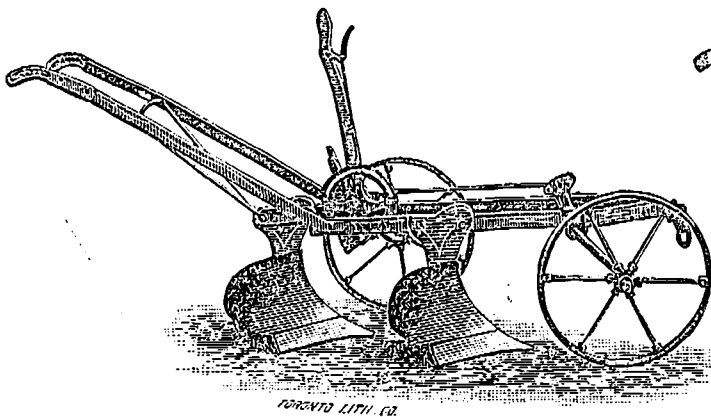

Toronto & Brantford One-Horse Mowers are Little Gems.

SPECIALTIES—
FINE ART • LIVE STOCK • MECHANICAL

WOOD ENGRAVING

HIGH GLASS

TORONTO ENGRAVING CO.
BRIGDEN MANGR
REMOVED TO
53 KING ST W
COR BAY
TORONTO

All Ye who would Reap Abundant Crops must Plough, Harrow and Cultivate Thoroughly and Well.

TO DO THIS, GOOD TOOLS ARE ABSOLUTELY ESSENTIAL. AND HERE THEY ARE.

PATTERSON 2-FURROW STEEL FRAME GANG PLOW.

No. 17 STUBBLE PLOW.

No. 17 is one of the best short-handled Stubble Plows yet introduced for turning a wide flat furrow. It is light in weight and light draft. Steel Beam, Steel Colter, Soft Centre Steel Mould-board. This Plow is furnished with wheel.