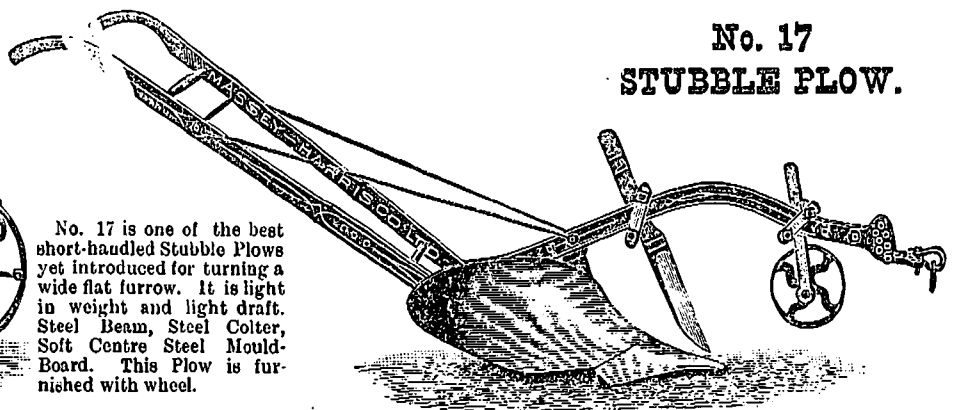

BAIN BROS. IMPROVED MANITOBA BOB-SLEIGH.

Patented Jan. 13, 1888.

Cut shows Hind Bob passing over an Obstruction.

BEST SLEIGH IN THE MARKET—Because it is lightest running—shortest turning—never cuts off—is always in line—no wearing of Box or Rack—no splitting of Bolster or Reach—never buckles—can be backed like a wagon. Made of very best material. Satisfaction guaranteed. Ask your dealers for them, or write us for particulars.

Toronto & Brantford One-Horse Mowers are Little Gems.

SPECIALTIES—
FINE ART • LIVE STOCK • MECHANICAL

WOOD ENGRAVING

HIGH GLASS

TORONTO ENGRAVING CO.
BRIGDEN MANGR
REMOVED TO
53 KING ST W
COR BAY
TORONTO

All Ye who would Reap Abundant Crops must Plough, Harrow and Cultivate Thoroughly and Well.

TO DO THIS, GOOD TOOLS ARE ABSOLUTELY ESSENTIAL. AND HERE THEY ARE.

PATTERSON 2-FURROW STEEL FRAME GANG PLOW.

No. 17 STUBBLE PLOW.

No. 17 is one of the best short-handled Stubble Plows yet introduced for turning a wide flat furrow. It is light in weight and light draft. Steel Beam, Steel Colter, Soft Centre Steel Mould-board. This Plow is furnished with wheel.