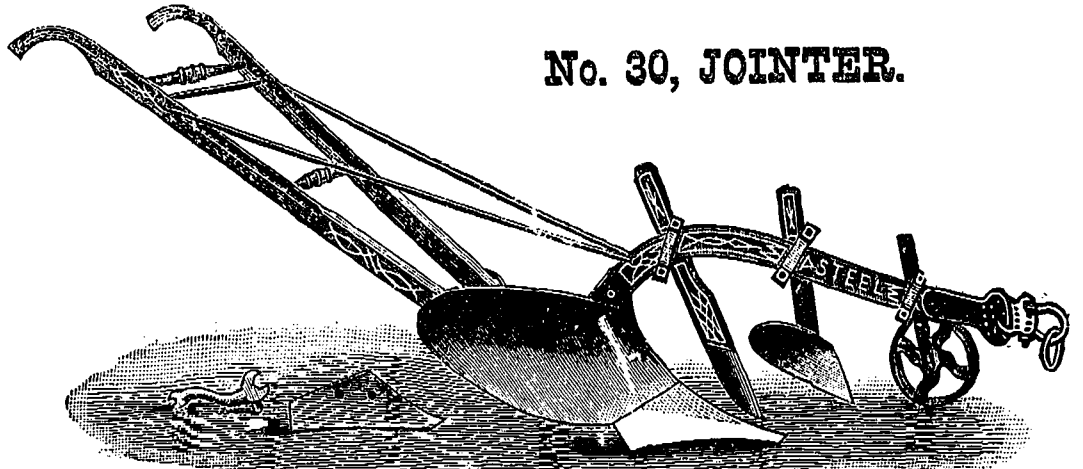

TO DO THIS, GOOD TOOLS ARE ABSOLUTELY ESSENTIAL. AND HERE THEY ARE.

PATTERSON 2-FURROW STEEL FRAME GANG PLOW.

No. 17 STUBBLE PLOW.

No. 17 is one of the best short-handled Stubble Plows yet introduced for turning a wide flat furrow. It is light in weight and light draft. Steel Beam, Steel Colter, Soft Centre Steel Mould-board. This Plow is furnished with wheel.