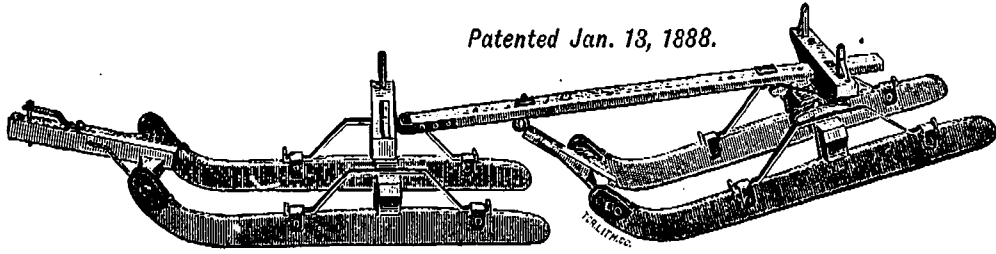

BAIN BROS. IMPROVED MANITOBA BOB-SLEIGH.

Patented Jan. 13, 1888.

Cut shows Hind Bob passing over an Obstruction.

BEST SLEIGH IN THE MARKET—Because it is lightest running—shortest turning—never cuts off—is always in line—no wearing of Box or Rack—no splitting of Bolster or Reach—never buckles—can be backed like a wagon. Made of very best material. Satisfaction guaranteed. Ask your dealers for them, or write us for particulars.

MANUFACTURED SOLELY BY

THE BAIN BROS. M'F'G CO., Ltd., Brantford, Ont.

NOTE—We also manufacture

BAIN BROS. IMPROVED ONTARIO TWO-KNEED BOB SLEIGHS.

Built strong and durable, runners faced with two inch Steel Shoes. We manufacture and carry in stock a Full Line of the Celebrated BRANTFORD BAIN WAGON, so well and favorably known throughout the Dominion. Always ask for