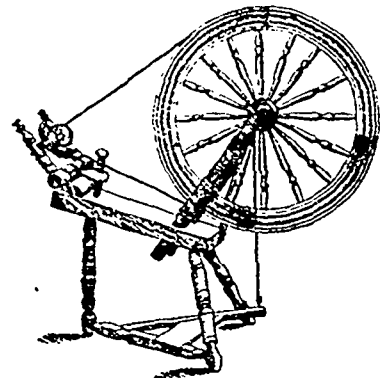

SPINNING WHEELS Spinning wheels the best in Canada at the lowest price. Large wheel 26 inches in diameter. Rabbit bearings made of the best seasoned hard wood.

J. H. CONNOR & SON, Manufacturers, 325 Sussex St., Ottawa.