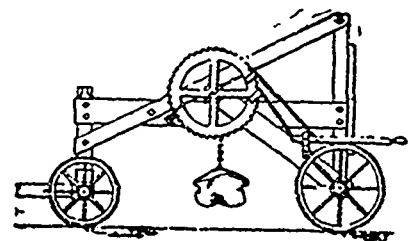

STONE & STUMP LIFTER

Patented 1894.

Capacity of Lifting 18,000 lbs. (With no equal.)

Lifting and carrying stones at will, so you can make with them fences from 4 to 5 feet high. When buying this strong and durable machine, you can make your fence with big stones instead of buying spike wire for fences. You will clear your land for the mowers and reapers. To lift a stone you make the lever work and the hooks will hold it when lifting. You can lower it in the same manner or make it fall by touching a ring fixed in the wheel. You can lift, remove and put into fence a stone in 10 minutes. Agricultural Societies should buy it. Farmers if they like may join in club to buy it. Price moderate. For all particulars address to

A. LEMIRE, Proprietor, Wotton,

Or at the Plessisville Foundry, Somerset.