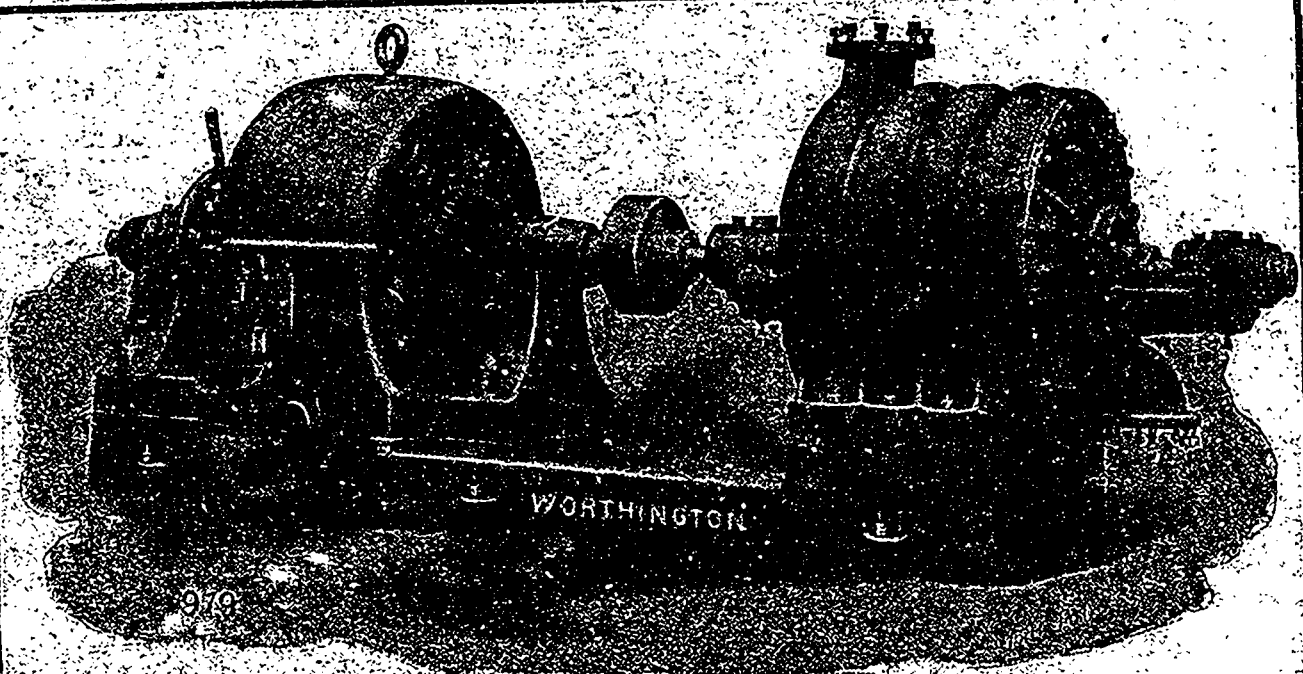

Type "S" Direct Current Motor Driving Band Saw in a Sash and Door Factory.

Canadian Westinghouse Co., Limited

General Office and Works, HAMILTON, ONTARIO.

For particulars address nearest office

Lawlor Bldg., King and Yonge Sts.,

TORONTO,
388 Hastings Street,
VANCOUVER.

Liverpool & London & Globe Bldg.,

HAMILTON.

MONTREAL,
14 Granville Street,
HALIFAX.

4-Stage Worthington Turbine Pump, Electric Driven

FOR HEADS UP TO 2,000 FEET

The JOHN McDOUGALL CALEDONIAN IRON WORKS CO., Limited