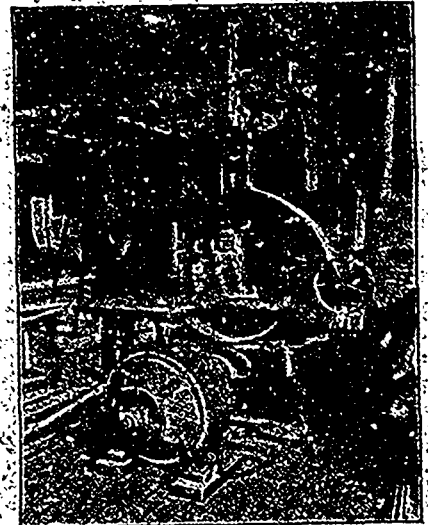

Type "S" Direct Current Motor Driving Band Saw in a Sash and Door Factory.

Canadian Westinghouse Co., Limited

General Office and Works, HAMILTON, ONTARIO.

For particulars address nearest office

Lawlor Bldg., King and Yonge Sts.,

TORONTO,
388 Hastings Street,
VANCOUVER.

Liverpool & London & Globe Bldg.,

HAMILTON.

MONTREAL,
14 Granville Street,
HALIFAX.

4-Stage Worthington Turbine Pump, Electric Driven

FOR HEADS UP TO 2,000 FEET

The JOHN McDOUGALL CALEDONIAN IRON WORKS CO., Limited