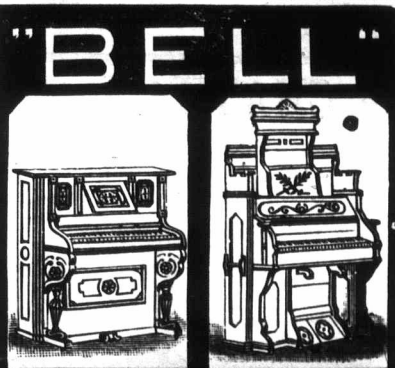

"BELL"
PIANOS ARE THE LEADING INSTRUMENTS FOR PURITY OF TONE & DURABILITY. CATALOGUES FREE. W. BELL & CO. GUELPH, ONT.