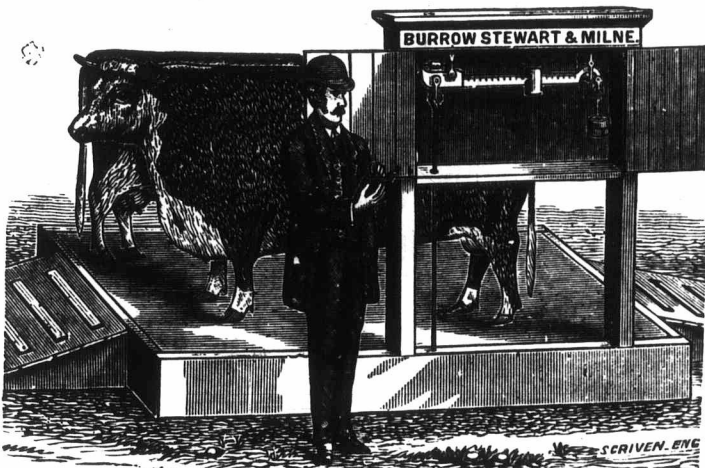

THE E. B. EDDY MANUFACTURING COMPANY (Limited)

Established A.D. 1854. Incorporated A.D. 1886.

HULL, P. Q.

MANUFACTURERS AND WHOLESALE DEALERS IN

**PAILS, TUBS, ZINC WASHBOARDS, BOX-SHOOKS,
 TELEGRAPH, SAFETY and PARLOR MATCHES.**

Indurated FIBRE WARE

Light, Seamless, Tasteless, Impervious to Liquids, Indestructible. No Hoops. Will not Shrink or Swell. Cannot Leak, Water Soak or Rust. Being Seamless, Bottom cannot drop out. Proof against Hot and Cold Water, Kerosene, Benzine and Naphtha. 262-ff

SCALES! SCALES!

The Platform of this Scale is 6 feet by 4 feet.

No Farmer, Stock Raiser or Produce Dealer should be without one.

It weighs Accurately from half pound to 4,000 pounds.

DAIRY SCALES,
 SPECIAL FAMILY SCALES,
 COUNTER SCALES,
 PLATFORM SCALES,
 HAY SCALES,
 &C., &C.