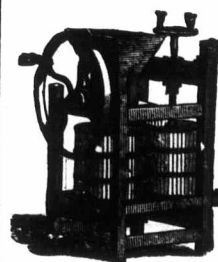

CIDER & WINE MILLS & PRESSES

CORN HUSKERS

Best and Cheapest in the market.

AGENTS WANTED.

Address for Circulars and Price List,

H. SELLS & SONS

954 Queen st. west, Toronto