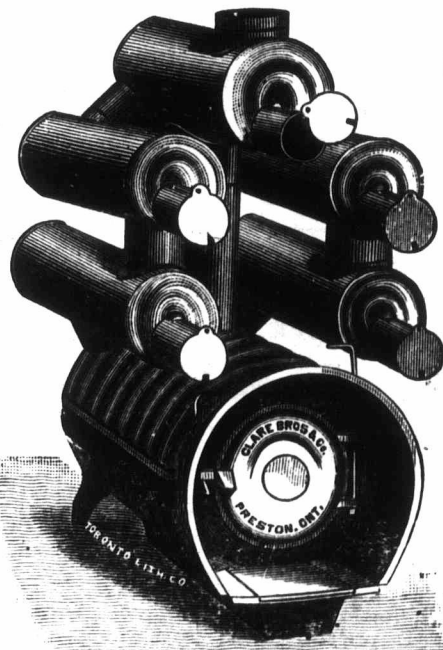

"HILBORN" HOT AIR WOOD BURNING FURNACE

This Furnace, made in six sizes, is unequalled for Efficiency, Economy, Ease of Management and Durability. Is corrugated and made very heavy. The Drums are of Sheet Steel. Will save first cost within a few years, as the roughest kind of wood may be utilized. This is the only Furnace made that can be cleaned out at any time satisfactorily. Its heating capacity is enormous, there being more radiating surface than in any other wood-burning furnace made. Write for illustrated catalogue of the largest and best variety of Hot Air Furnaces and Registers manufactured in Canada.

CLARE BROS. & CO., PRESTON, ONT.

Mention this paper.

270-c