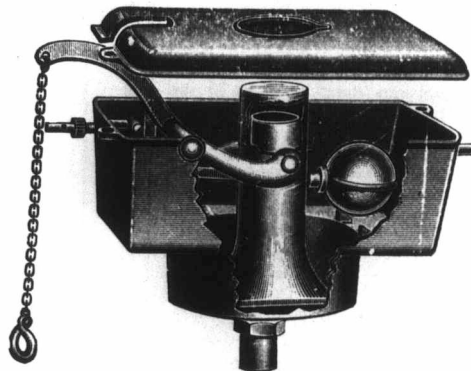

Telegraphic Address: Alabaster, Birmingham.

Alabaster & Wilson
LEGGE LANE,
Birmingham,
ENGLAND.

WEDDING RING DEPARTMENT.

BEST FINISH WEDDING RINGS, 22-CT., 18-CT., 9-CT.

These Drawings are to Scale,

and show a 3½ dwt. 9-ct., 4½ dwt. 18-ct., and 5 dwt. 22-ct. WEDDING RING of each shape, and section of same.

Order Shapes under Name given. Names in Rings indicate Shapes. All Made to Order.

Dart Spring & Safe Company

Manufacturers of

BENT STEEL, FIRE AND BURGLAR PROOF SAFES.

West Bromwich, - ENGLAND.

Special Prices to Canadians under the New Tariff, 33 1-3 per cent. in favour of Great Britain.

... TRY ...

John Wheeler & Son,

For Water Closet Cisterns and Pumps, etc.

LANGLEY, Near Birmingham, Eng,

Special Prices to Canadians under New Tariff, 33 1-3 per cent. in favour of Great Britain.

The Birmingham Metal & Munitions Company, Ltd.