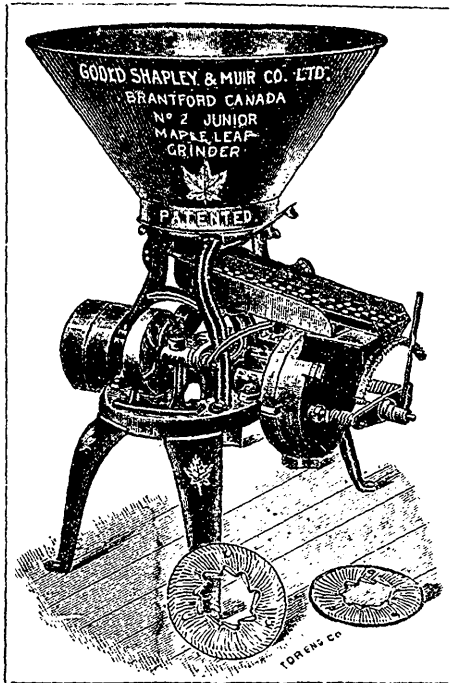

....A PERFECT GRAIN GRINDER....

The Patent Ball-Bearing

Junior Maple Leaf Grinder

WITH 8-INCH SINGLE BURRS.

MANY IN USE AND WORKING SUCCESSFULLY

The Junior Maple Leaf is especially adapted for Wind Mill, Horse or Tread Power, or any other power less than 8 or 10 horse.

It is supplied with two sets of Grinding Burrs, one for coarse grain and general purposes, and the other for hard grain and fine work.

The Patent Ball-Bearing takes the heavy back pressure of the burrs when at work, and greatly lessens the friction. In consequence the Grinder will do more with a given power than any other.