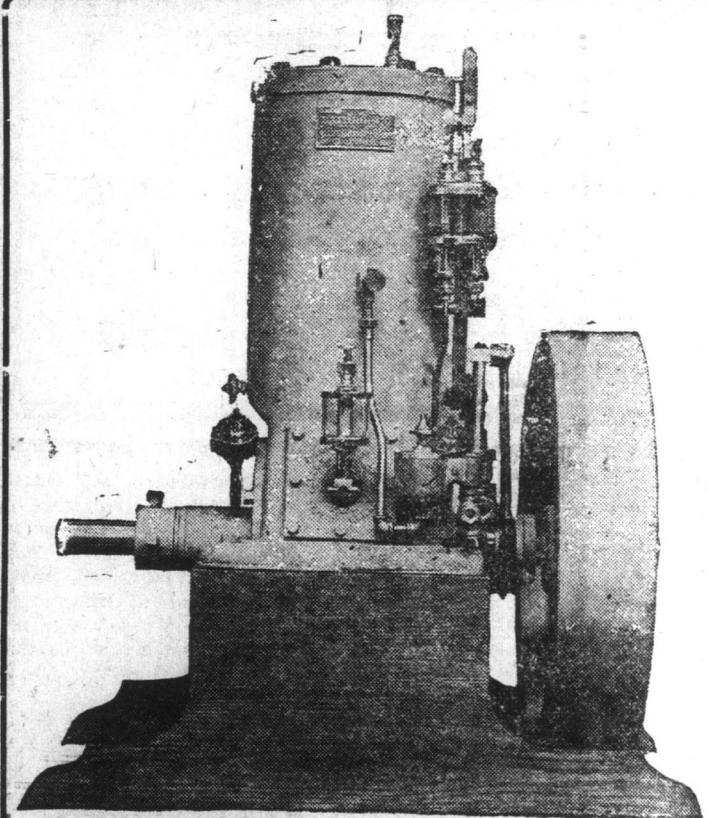

"King of Them All--"

Neptune Batteries

Lively and Lasting.

Takes You There and Brings You Back

Wholesale from
Harris & Elliott, Ltd.

White Oats and Bran!

- 1000 Sacks White Oats, 136 lbs.
- 500 sacks Bran,
- 200 sacks Split Peas,
- 300 sacks Pea Beans,
- 100 boxes Canadian Cheese,
- 30 crates Small Cheese,
- 150 bags Egyptian Onions,
- 100 cases California Oranges,
- 100 cases Winesap Apples,
- 20 cases Lemons.

Lowest Prices.

'Phone 264.

GEO. NEAL, Ltd.

BAREFOOT SANDALS

FOR THE KIDDIES!

We are fully stocked in Children's Play Shoes, Sandals and Sneakers.

TAN SANDALS—Price ..... $1.40 to $2.80
TAN SNEAKERS—Price ..... $1.70 to $2.00
BLACK SNEAKERS—Price ..... $1.70 to $2.00
WHITE and BROWN CANVAS PLAY SHOES, $1.40 to $1.80

PARKER & MONROE, Ltd.
tu,th,s,m

New Summer Dresses.

See our great display of Ladies', Misses' and Children's New Muslin and Print Summer Dresses.

A complete variety of dainty colors and very newest styles to select from.

WILLIAM FREW, Water St.

Advertise in the Evening Telegram

Reid-Newfoundland Company.

Straits of Belle Isle Service.

S.S. Glencoe will sail from Humbermouth after arrival of Tuesday's Express from St. John's, and will call at all ports between Humb'mouth and Battle Harbor, ice conditions permitting.

Reid-Newfoundland Company.

Libby's New York State Solid Pack **TOMATOES.**

Put up in Tins 2's and 2 1-2's.
AT ALL GROCERS.

Libby, McNeill & Libby.
mar18,1yr

LATHROP ENGINES

Built for the Fisherman.

A. H. Murray & Co., Ltd.,
apr18,eod St. John's

An Announcement.

The Anglo-American Garage desires to announce their appointment as Oakland distributors for St. John's.

The first consignment of these desirable light cars is expected April, when inspection is cordially invited.

In the meantime we shall be glad to supply booklets describing and illustrating the Oakland Sensible Six.

The Anglo-American Garage,
J. COCKER, Prop.

OAKLAND
apr19,m,tf