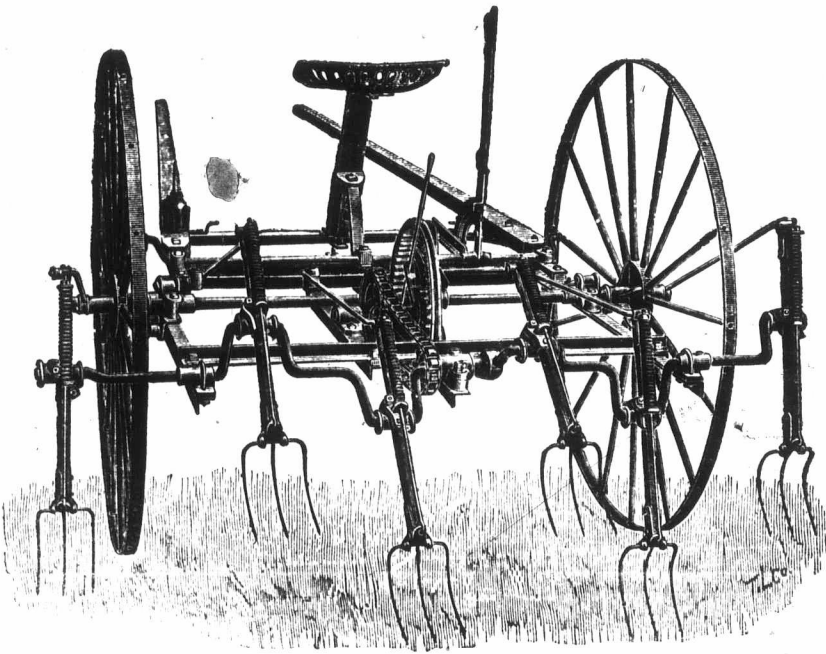

Western Fair,

LONDON, ONT., SEPT. 6th to 15th, 1900.

Live stock and all departments improved. Specials added.

Grounds greatly improved by removal and alterations of buildings. Greater convenience and comfort for both exhibitor and visitor.

Most complete prize list and entry forms.

Special attractions (list complete), newest and most startling features.

Special train service. Prize list now ready.

SEND FOR ONE.

Lt.-Col. W. M. Gartshore,

PRESIDENT.

J. A. Nelles,

SECRETARY.

HAYING is near at hand.

HAVE YOU A HAY TEDDER?

The Massey-Harris Hay Tedder

Is fitted with strong wheels, which have a double line of spokes like a bicycle.

Perfected Roller Bearings greatly conduce to lightness of draft.