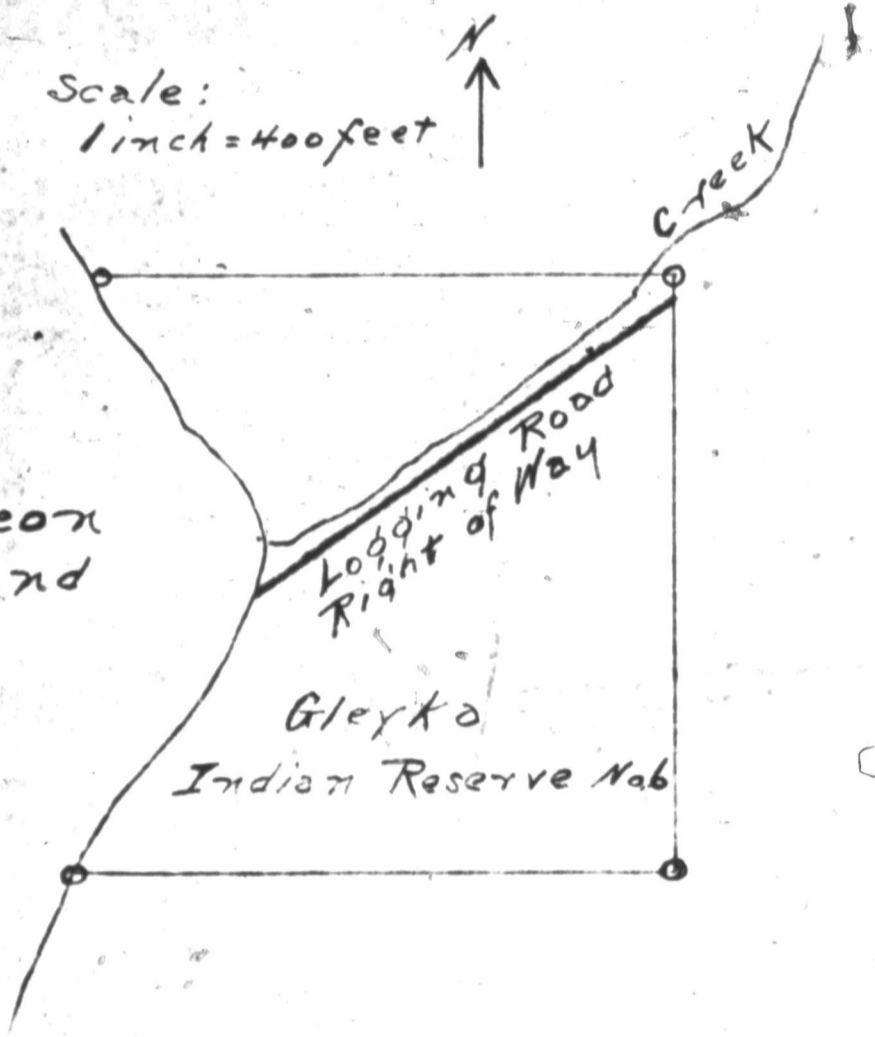

JAN 20 1944

Scale:  
1 inch = 400 feet

Actoon  
Sound

Logging Road  
Right of Way

Creek

Gleyko  
Indian Reserve Nab

Indian Affairs. (RG 10, Volume 8076, File 978/20-7-6-6, pt. 1)

PUBLIC ARCHIVES  
ARCHIVES PUBLIQUES  
CANADA