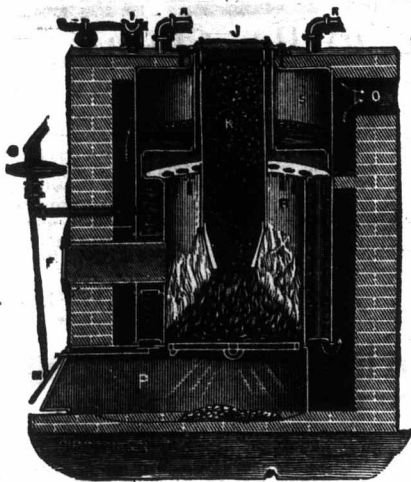

WARM HOUSE GUARANTEED DAY and NIGHT

—BY USING THE—

DUNNING BOILER

made of Iron and Steel Boiler Plates, with Self-feeding Coal Magazine, or as a Surface Burner.

Best Boiler for Economical Low Pressure Steam Heating. So Simple any Domestic can Run it.

OVER 13,000 IN USE!

AGENTS WANTED and Correspondence Solicited from Architects and parties building.

Engines, Boilers and Saw Mill Machinery. Shingle Mills, Planers, Choppers, and Ewart's Patent Link Belt for Conveying and Elevating.