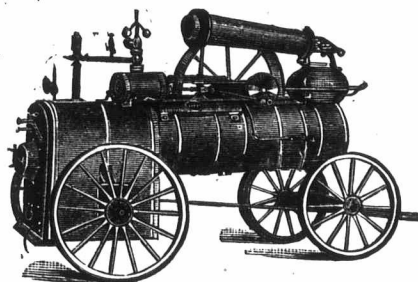

"THE TORONTO ADVANCE," IS THE MOST PERFECT THRESHING MACHINE MADE.

Send for Catalogue. 260-a

THE SIMPLEST. THE STRONGEST. THE LIGHTEST. THE MOST DURABLE ON THE CONTINENT.