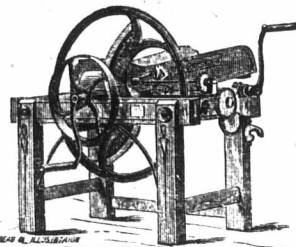

WARM HOUSE GUARANTEED DAY and NIGHT

—BY USING THE—

DUNNING BOILER

made of Iron and Steel Boiler Plates, with Self-feeding Coal Magazine, or as a Surface Burner.

Best Boiler for Economical Low Pressure Steam Heating. So Simple any Domestic can Run it.

OVER 13,000 IN USE!

AGENTS WANTED and Correspondence Solicited from Architects and parties building.

Engines, Boilers and Saw Mill Machinery. Shingle Mills, Planers, Choppers, and Ewart's Patent Link Belt for Conveying and Elevating.

WATEROUS ENGINE WORKS CO., BRANTFORD, ONTARIO, CANADA.

262-f

WIRE FENCING OF ANY KIND.—Price from 50 cents per rod upward. Send to E. G. JONES, 47 King William street, Hamilton, Ont., for circular. 258-y

THE ONTARIO TEA CORPORATION, TORONTO, IMPORTERS OF TEAS AND COFFEES.

Special inducements to introduce our Famous Teas to consumers. With each 5-lb caddy of Tea, Young Hyson, Japan Black, etc., at $2.50 per caddy, we enclose 1/2 dozen Electro-Plated Tea Spoons free; also with each 100 caddies sent out we give away one Ladies' Gold and one Ladies' Silver Watch. Remember we warrant our Teas to be pure, unadulterated and better value at price per pound (50 cts.) than you can buy elsewhere. If not the case, you can return the Tea, and money will be refunded. These Teas are put up in tin caddies, and will be sent to any address, per express, on receipt of price, $2.50. Give us a trial order and you will be convinced that what we advertise we carry out.

THE ONTARIO TEA CORPORATION, 125 Bay Street, TORONTO, ONT. Agents wanted. Write for terms and particulars 261-f

SEND FOR PRICE LIST

J. B. ARMSTRONG M'FG. CO., Ld.

GUELPH, CANADA.

COMMERCIAL UNION!