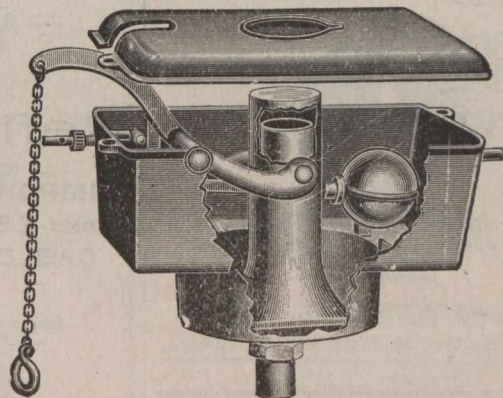

Telegraphic Address:
Alabaster, Birmingham.

Alabaster & Wilson
LEGGE LANE,
Birmingham,
ENGLAND.

WEDDING RING DEPARTMENT.

BEST FINISH WEDDING RINGS, 22-CT., 18-CT., 9-CT.

These Drawings are
to Scale,

and show a 3½ dwt. 9-ct., 4½ dwt. 18-ct., and 5 dwt. 22-ct. WEDDING RING of each shape, and section of same.

Order Shapes under Name given. Names in Rings indicate Shapes. All Made to Order.

Dart Spring & Safe Company

Manufacturers of

BENT STEEL, FIRE AND BURGLAR
PROOF SAFES.

West Bromwich, - ENGLAND

Special Prices to Canadians under the New Tariff, 33 1-3 per cent. in favour of Great Britain.

... TRY ...

John Wheeler & Son,

For Water Closet Cisterns and Pumps, etc.

**LANGLEY, Near
Birmingham, Eng,**

Special Prices to Canadians under New Tariff, 33 1-3 per cent. in favour of Great Britain.

DOCKS!