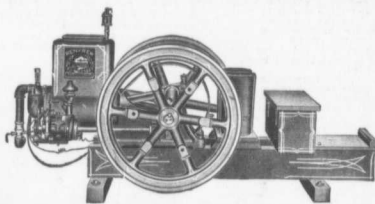

Always On The Job

Sturdy, compact, substantial, built to withstand the hardest wear and tear, and to perform its task under all Canadian weather conditions, the

Renfrew - Standard

THE RENFREW MACHINERY CO., Ltd.

Head Office and Works: RENFREW, ONT.

Sales Branches at Winnipeg, Man., and Sussex, N. B.

At Our Expense

Test Pure Bred Poultry

The Woman with Common Poultry earns Pin Money
The Woman with Pure Bred Poultry earns Big Money

PURE BRED fowls cost no more to keep—they lay better, and breeders and settings sell for high prices. Many splendid flocks have started with the pure bred fowls given by FARM AND DAIRY. Just *four new subscriptions earns a pair of pure bred fowls* of any well known standard variety.