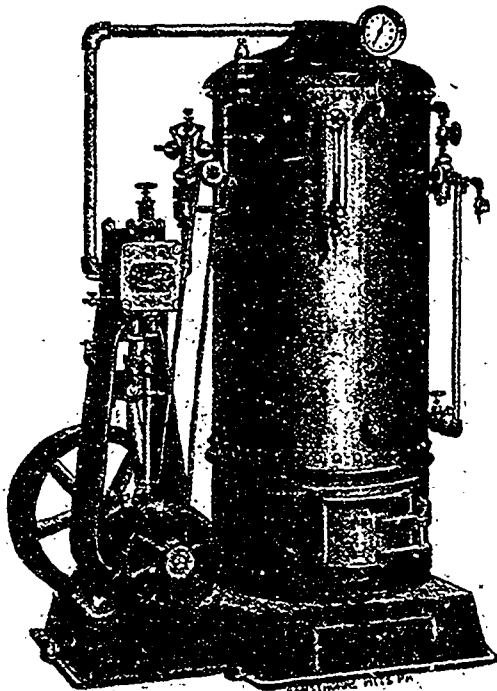

BOILERS AND ENGINES

Suitable for all classes of Business.