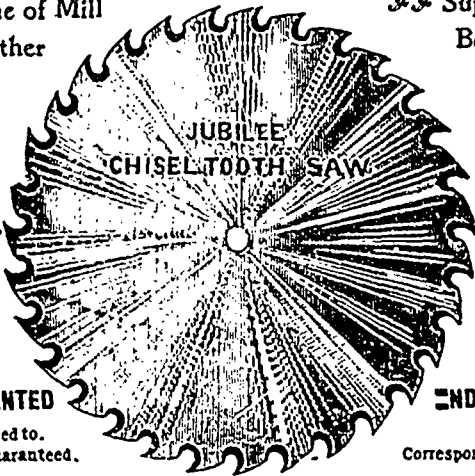

THE JAMES ROBERTSON CO., Limited.

Manufacturers of
A Full Line of Mill
Rubber and Leather
Metal, &c., always

Head Office:
144 William St.
MONTREAL

ALL OUR SAWS
FULLY WARRANTED
Orders promptly attended to.
Satisfaction Guaranteed.

Saws of All Description

Supplies, including
Belting, Babbit
carried in stock

Factories at
MONT REAL,
TORONTO,
and
ST. JOHN, N. B.

CIRCULAR, GANG
AND MILL SAWS A
SPECIALTY
Correspondence Solicited.

Rice Lewis & S