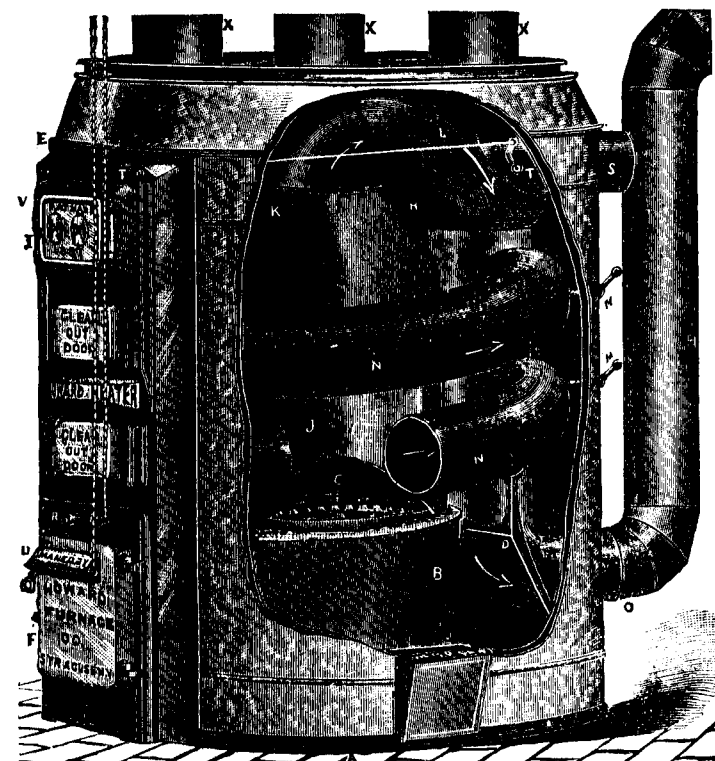

THE CELEBRATED
HOWARD FURNACES

Successful beyond all precedent. Every heater fully guaranteed. Dealers protected in the sale of Howard Furnaces. Telling points of superiority, Scientific Construction. Entire Utilization of Fuel. Correct Material. Actual Economy.

DEALERS!—Here is the Furnace you want. Low down, all Cast Iron, simple in parts and thoroughly original. Easy to "set up" and a good seller.

Write for terms, price list and catalogue.

THE
HOWARD FURNACE CO.
OF BERLIN, LTD.
BERLIN, - ONT.
AND SYRACUSE, N.Y.

SUMMER DISORDERS,

Which prove so fatal to children at this season of the year, have to be fought mainly by supplying highly nutritious food.

Give them

IT IS EASILY PREPARED,
PALATABLE,
HIGHLY NUTRITIOUS,
AND EASILY DIGESTED.

The best Food for young and old during the hot weather.

CONSUMPTION SURELY CURED

TO THE EDITOR:—Please inform your readers that I have a positive remedy for the above named disease. By its timely use thousands of hopeless cases have been permanently cured. I shall be glad to send two bottles of my remedy FREE to any of your readers who have consumption if they will send me their Express and Post Office Address. Respectfully, **T. A. SLOCUM, M.C., 186 West Adelaide St., TORONTO, ONTARIO.**

Confederation Life

ORGANIZED 1871. HEAD OFFICE, TORONTO
REMEMBER, AFTER THREE YEARS

Policies are Incontestable
Free from all Restrictions as to Residence, Travel or Occupation.

PAID-UP POLICY AND CASH SURRENDER VALUE GUARANTEED IN EACH POLICY.

The New Annuity Endowment Policy
AFFORDS ABSOLUTE PROTECTION AGAINST EARLY DEATH

PROVIDES AN INCOME IN OLD AGE, AND IS A GOOD INVESTMENT.
Policies are non-forfeitable after the payment of two full annual Premiums. Profits, which are unced by any Company doing business in Canada, are allocated every five years from the issue of the policy, or at longer periods as may be selected by the insured.
Profits so allocated are absolute, and not liable to be reduced or recalled at any future time under any circumstances.
Participating Policy-holders are entitled to not less than 90 per cent. of the profits earned in their class and for the past seven years have actually received 95 per cent. of the profits so earned

W. C. MACDONALD,
Actuary.

J. K. MACDONALD,
Managing Director.

Indigestion
Horsford's Acid Phosphate

A preparation of phosphoric acid and the phosphates required for perfect digestion. It promotes digestion without injury, and thereby relieves those diseases arising from a disordered stomach.
Dr. E. J. WILLIAMSON, St. Louis, Mo., says:—"Marked beneficial results in imperfect digestion."
Dr. W. W. SCOFIELD, Dalton, Mass., says:—"It promotes digestion and overcomes acid stomach."
Descriptive pamphlets free.

Rumford Chemical Works,
PROVIDENCE, R.I.

Beware of Substitutes and Imitations.
CAUTION.—Be sure the word "Horsford's" is printed on the label. All others are spurious. Never sold in bulk.

JOHN LABATT'S