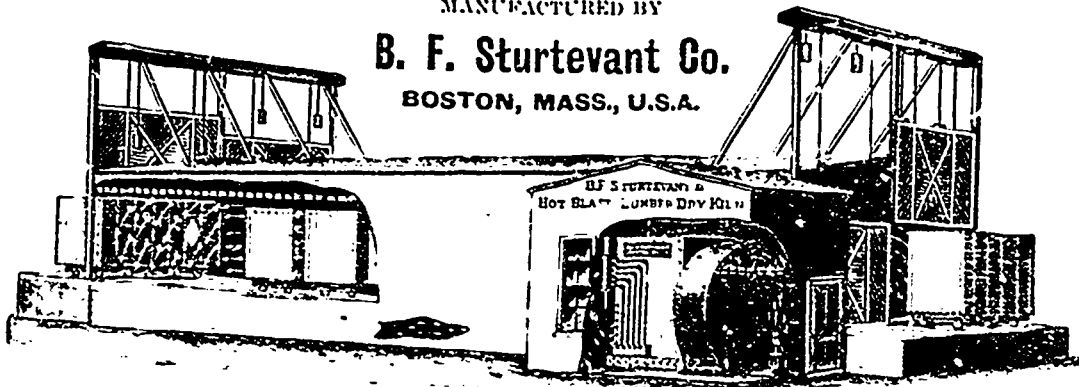

The Sturtevant Progressive Lumber Dry Kiln

MANUFACTURED BY

B. F. Sturtevant Co.
BOSTON, MASS., U.S.A.