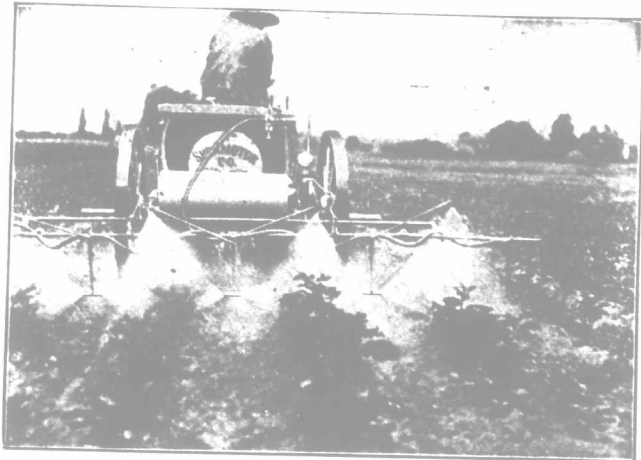

LOOK AT THE H.-P. SPRAMOTOR

spraying an acre of potatoes in 15 minutes. There are three nozzles to a row and four rows, two spraying from the sides, and one from the top. Adjustable as to height and width up to 40-inch rows. Absolutely non-clogging nozzles. 12-gallon air-tank, automatic and hand-controlled. 125 lbs. pressure guaranteed with 12 nozzles open. Has agitator clean-out pressure relief into tank, and nozzle protector, all under control of driver from seat. For one or two horses. Fitted for orchards, vineyards and grain. Write for booklet.

SPRAMOTOR, LIMITED, 1362 King St., London, Can.