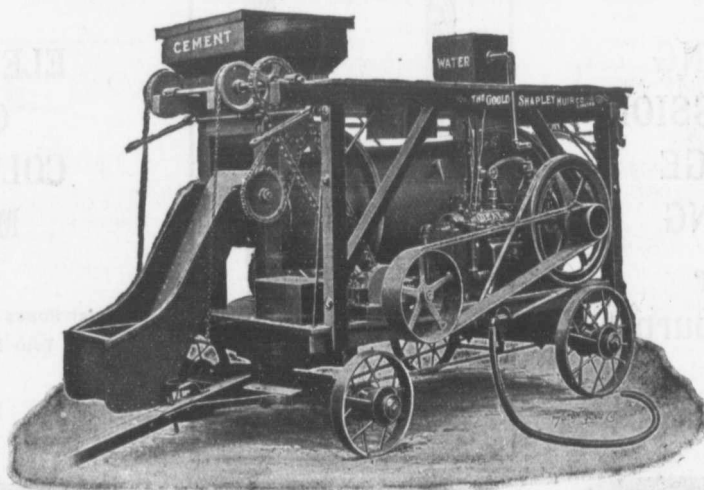

Ideal Automatic Concrete Mixers

The Only Successful Automatic Mixer Made

We also manufacture **Windmills, Tanks and Towers** for Waterworks, Fire Protection, Etc.

WE INVITE CORRESPONDENCE

GOULD, SHAPLEY & MUIR COMPANY, LIMITED
BRANTFORD, CANADA