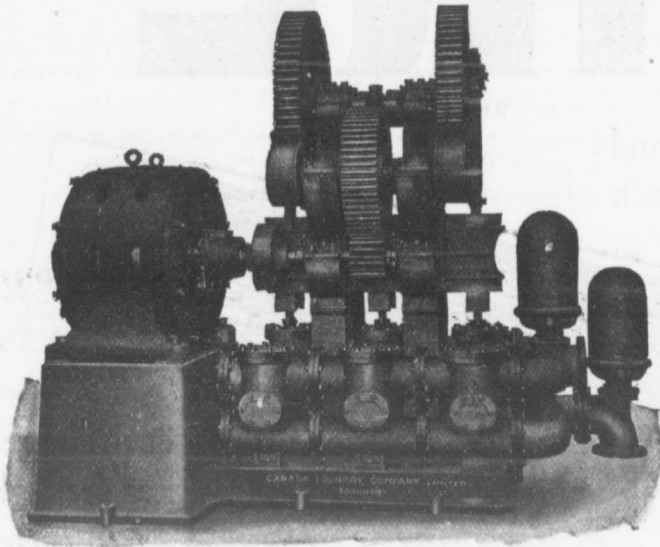

Triplex Power Pumps

Belted or Direct-Connected to
Electric, Steam or Gas Motors

Highly recommended where a constant delivery of water under pressure is desired.

All styles and sizes for all duties.

A full line of waterworks' supplies carried in stock.

Write for Catalogue.

C. G. E. Motor Direct-Connected to Double Acting Triplex Pump.

CANADA FOUNDRY CO., Limited

Head Office and Works: TORONTO, ONT.

District Offices: MONTREAL HALIFAX OTTAWA WINNIPEG VANCOUVER ROSSLAND