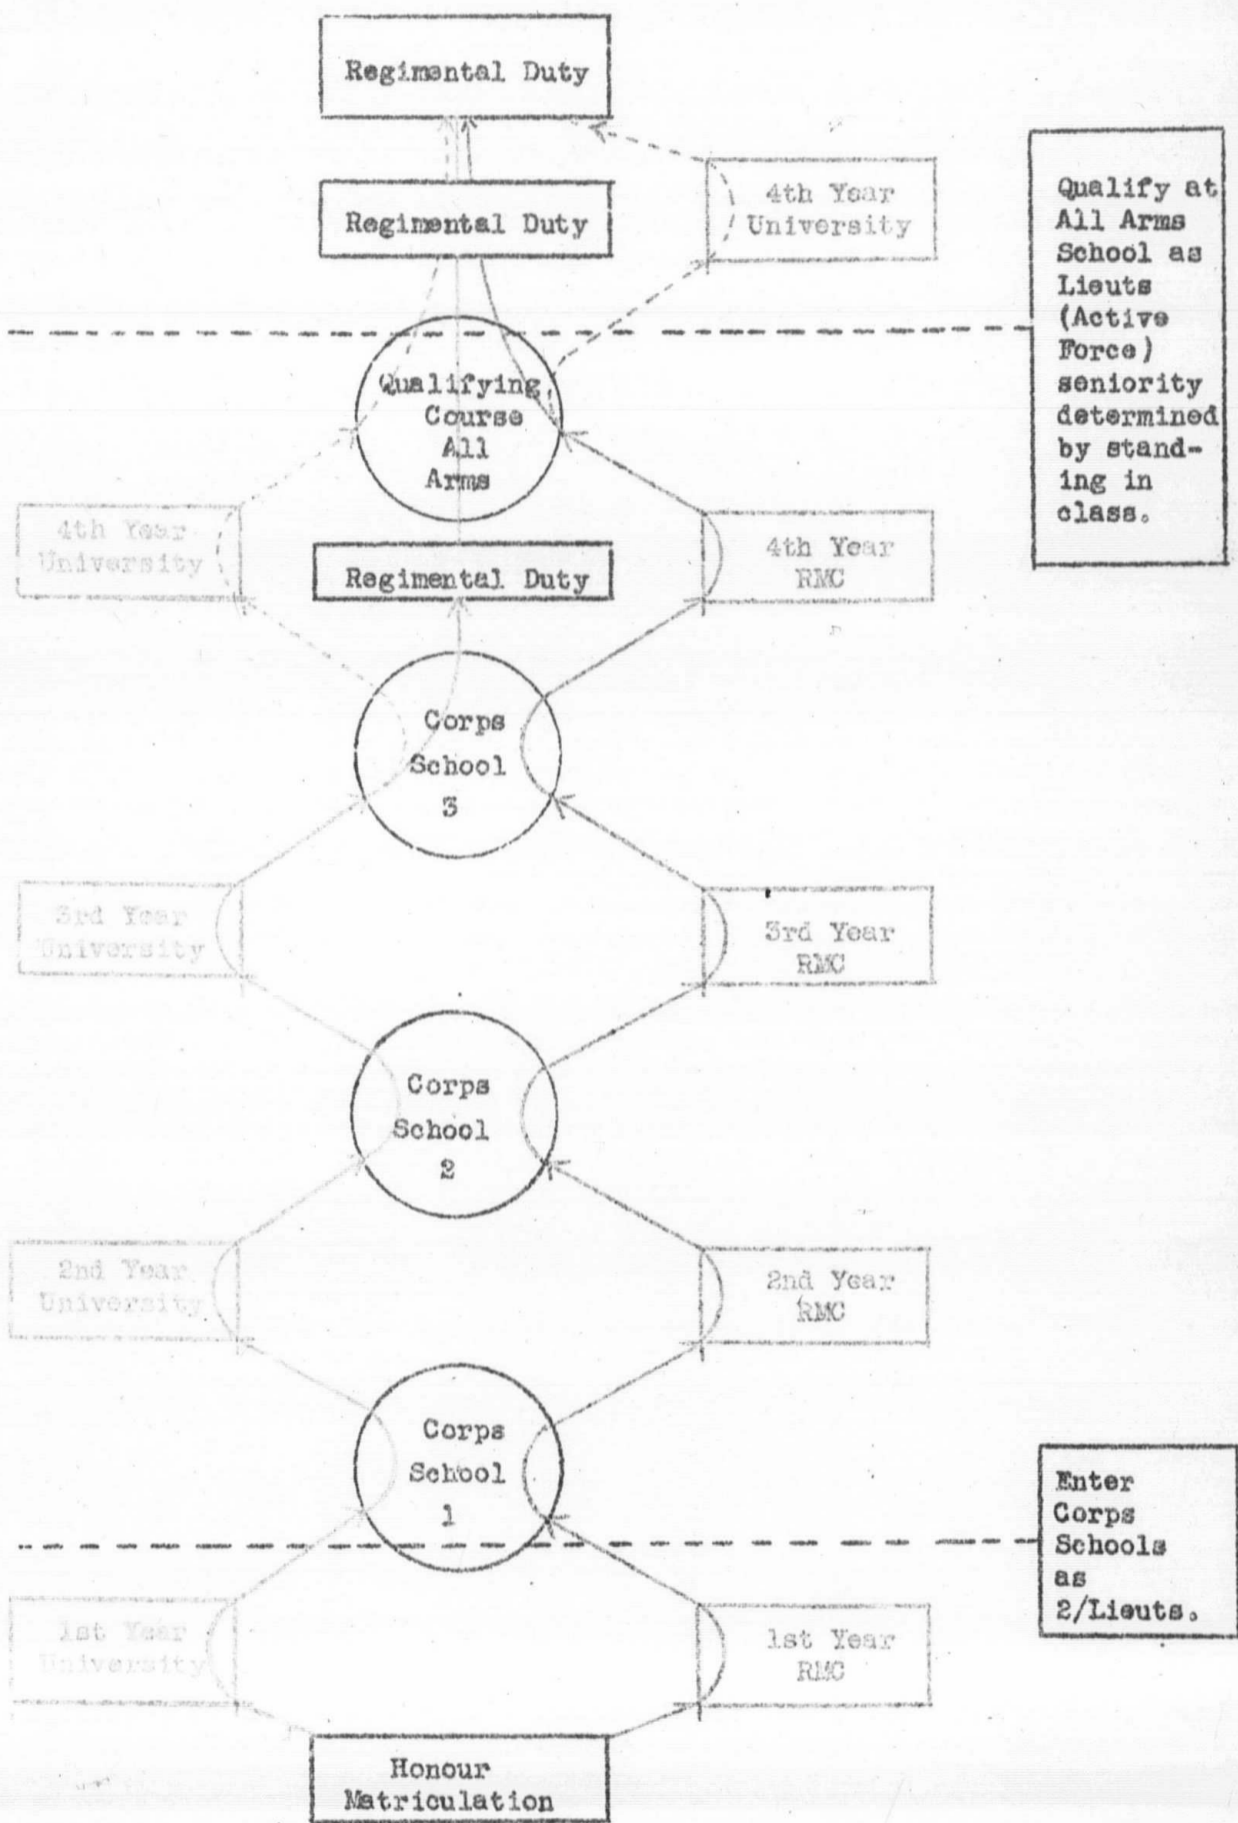

INTEGRATED COTC/RMC PLAN C227547

COTC PLAN

RMC/University
Plan

LEGEND:

- Three year university course (Pass Arts, Commerce).
- - - Four year university courses (Honour Arts, Commerce, Engineer).
- Four year RMC course.
- - - Graduate of four year RMC course taking final year in Engineering at the university. All graduates from RMC for RCE, RC Sigs, RCEME, follow red course (broken line). A few selected graduates from RMC for RCAC, RCA and CIC also follow the red course (broken line).