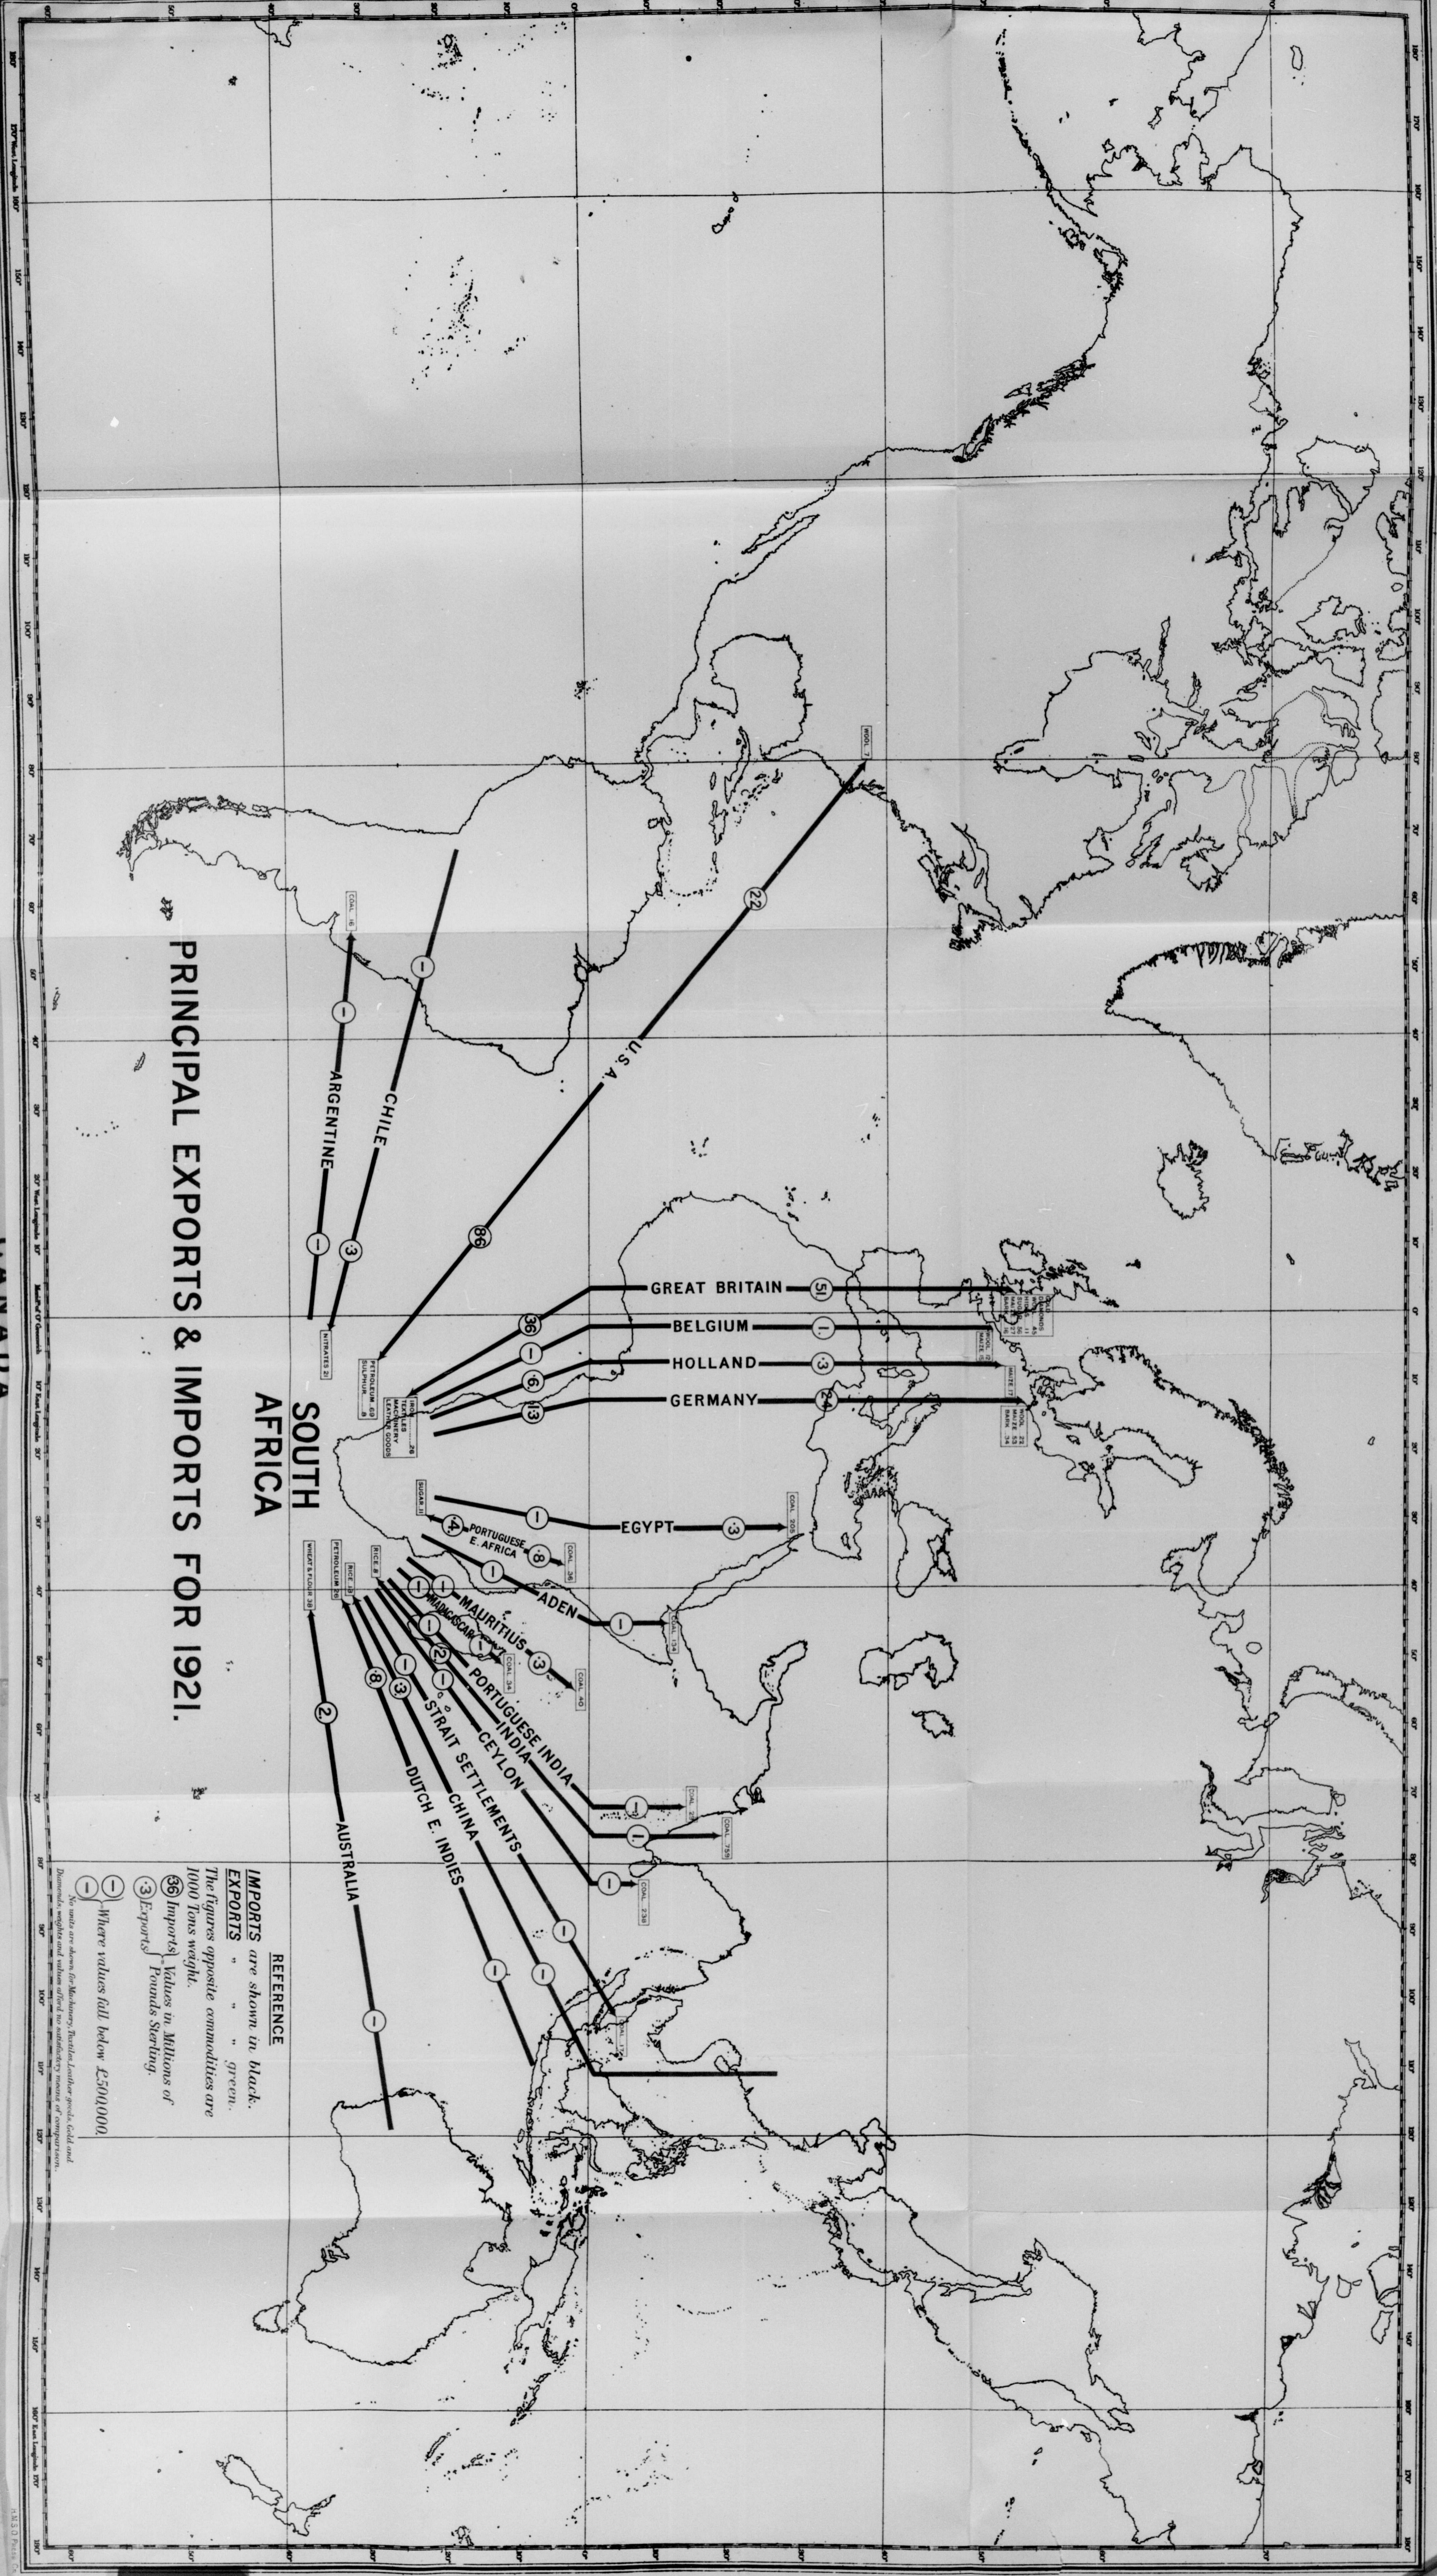

PRINCIPAL EXPORTS & IMPORTS FOR 1921.

CANADA

REFERENCE

Imports are shown in black.
Exports " " green.

The figures opposite commodities are 1000 Tons weight.
Imports Values in Millions of Pounds Sterling.
Exports " " " "

Where values fall below £500,000.

Values are shown from Washington, British and Indian goods sold and domestic weights and values of food for subsistence reasons of food.