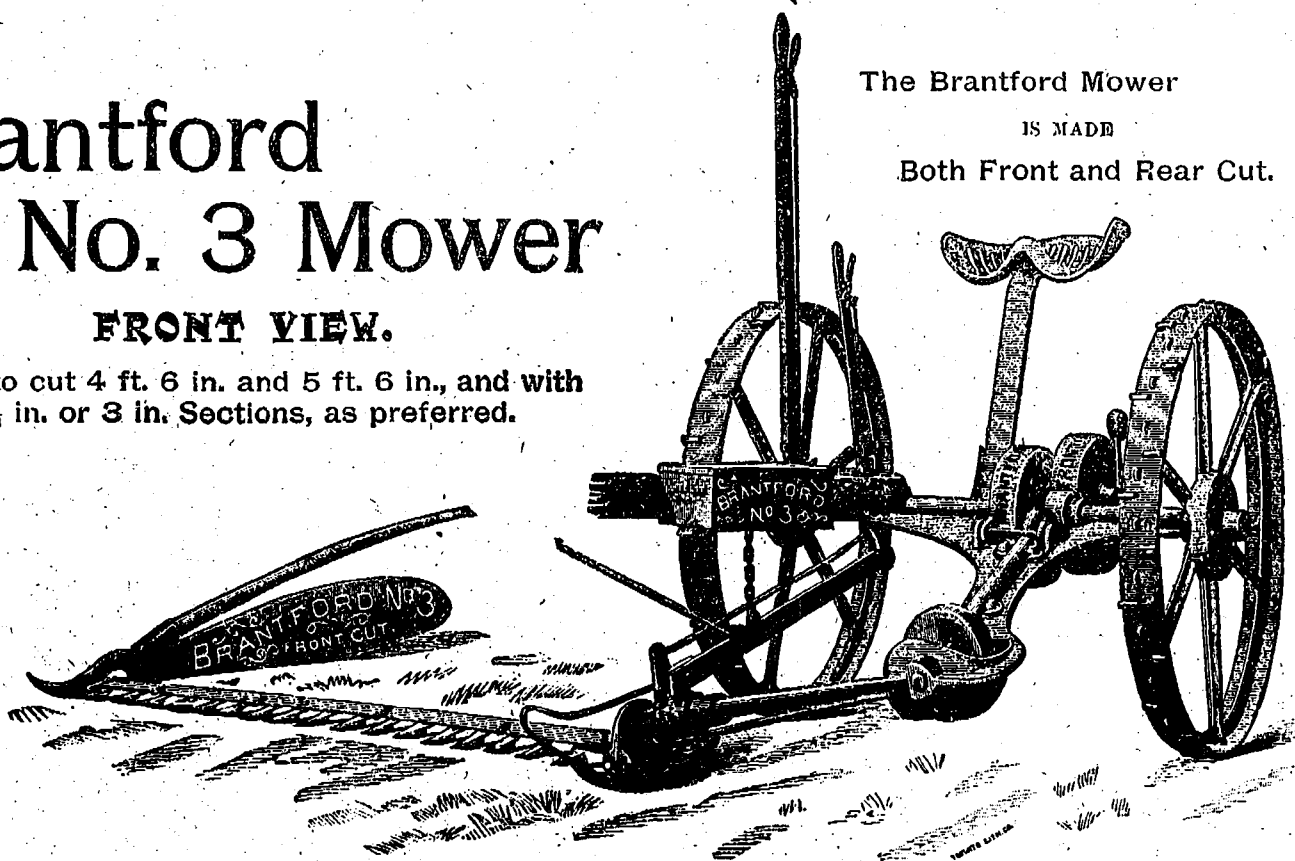

Toronto Mower.

NEW SMOOTH FINGER BAR.

Brantford No. 3 Mower

FRONT VIEW.

Made to cut 4 ft. 6 in. and 5 ft. 6 in., and with
2½ in. or 3 in. Sections, as preferred.

The Brantford Mower

IS MADE

Both Front and Rear Cut.