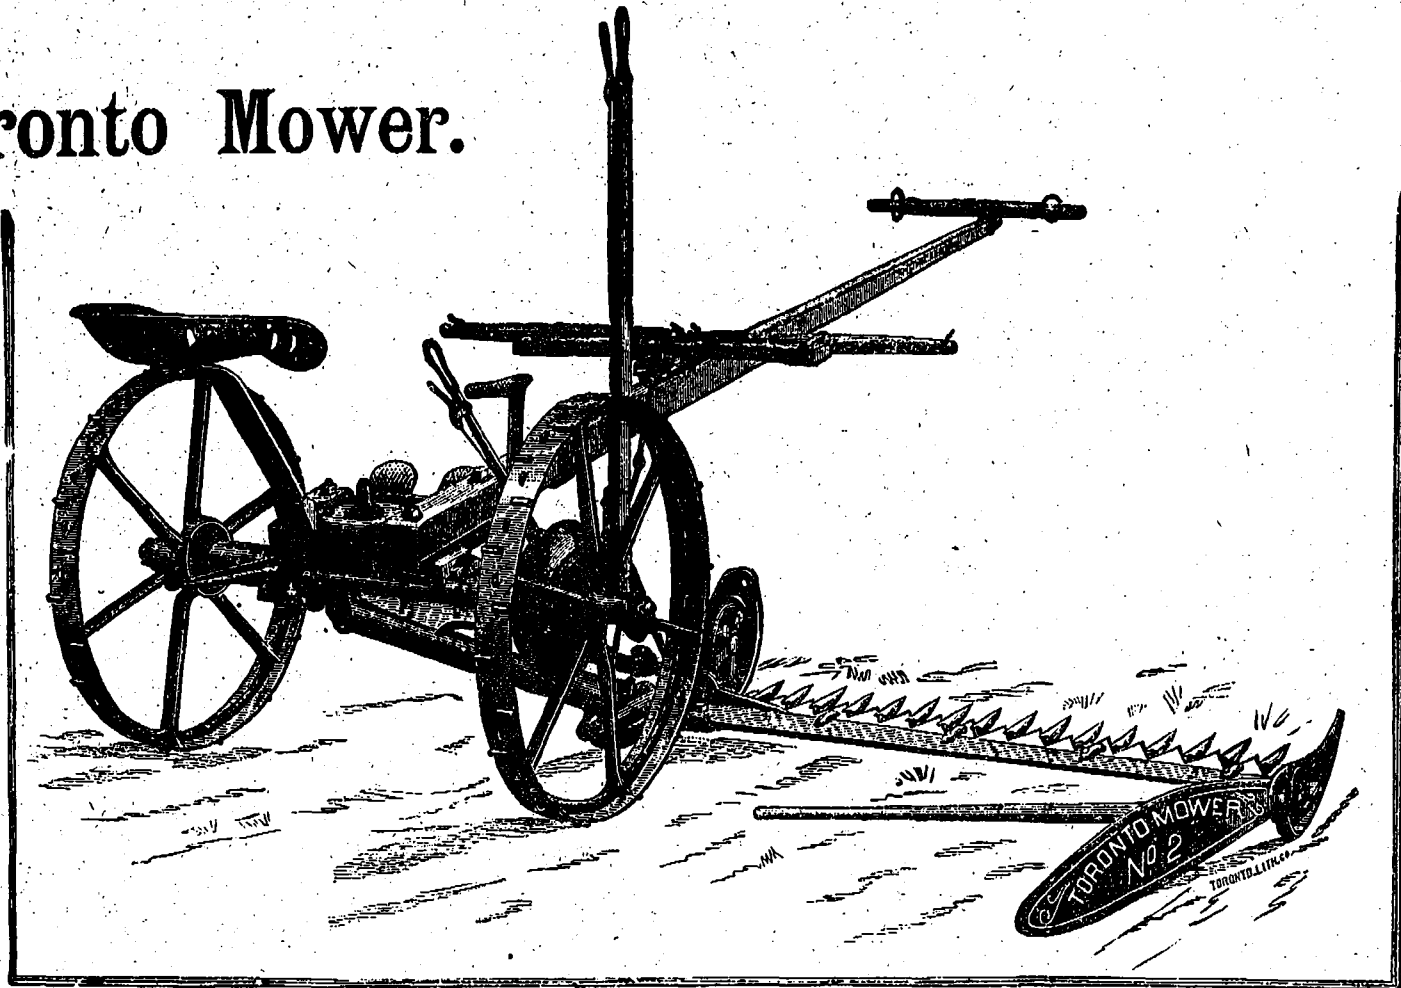

Toronto Mower.

NEW SMOOTH FINGER BAR.

Brantford No. 3 Mower

FRONT VIEW.

Made to cut 4 ft. 6 in. and 5 ft. 6 in., and with
2½ in. or 3 in. Sections, as preferred.

The Brantford Mower

IS MADE

Both Front and Rear Cut.