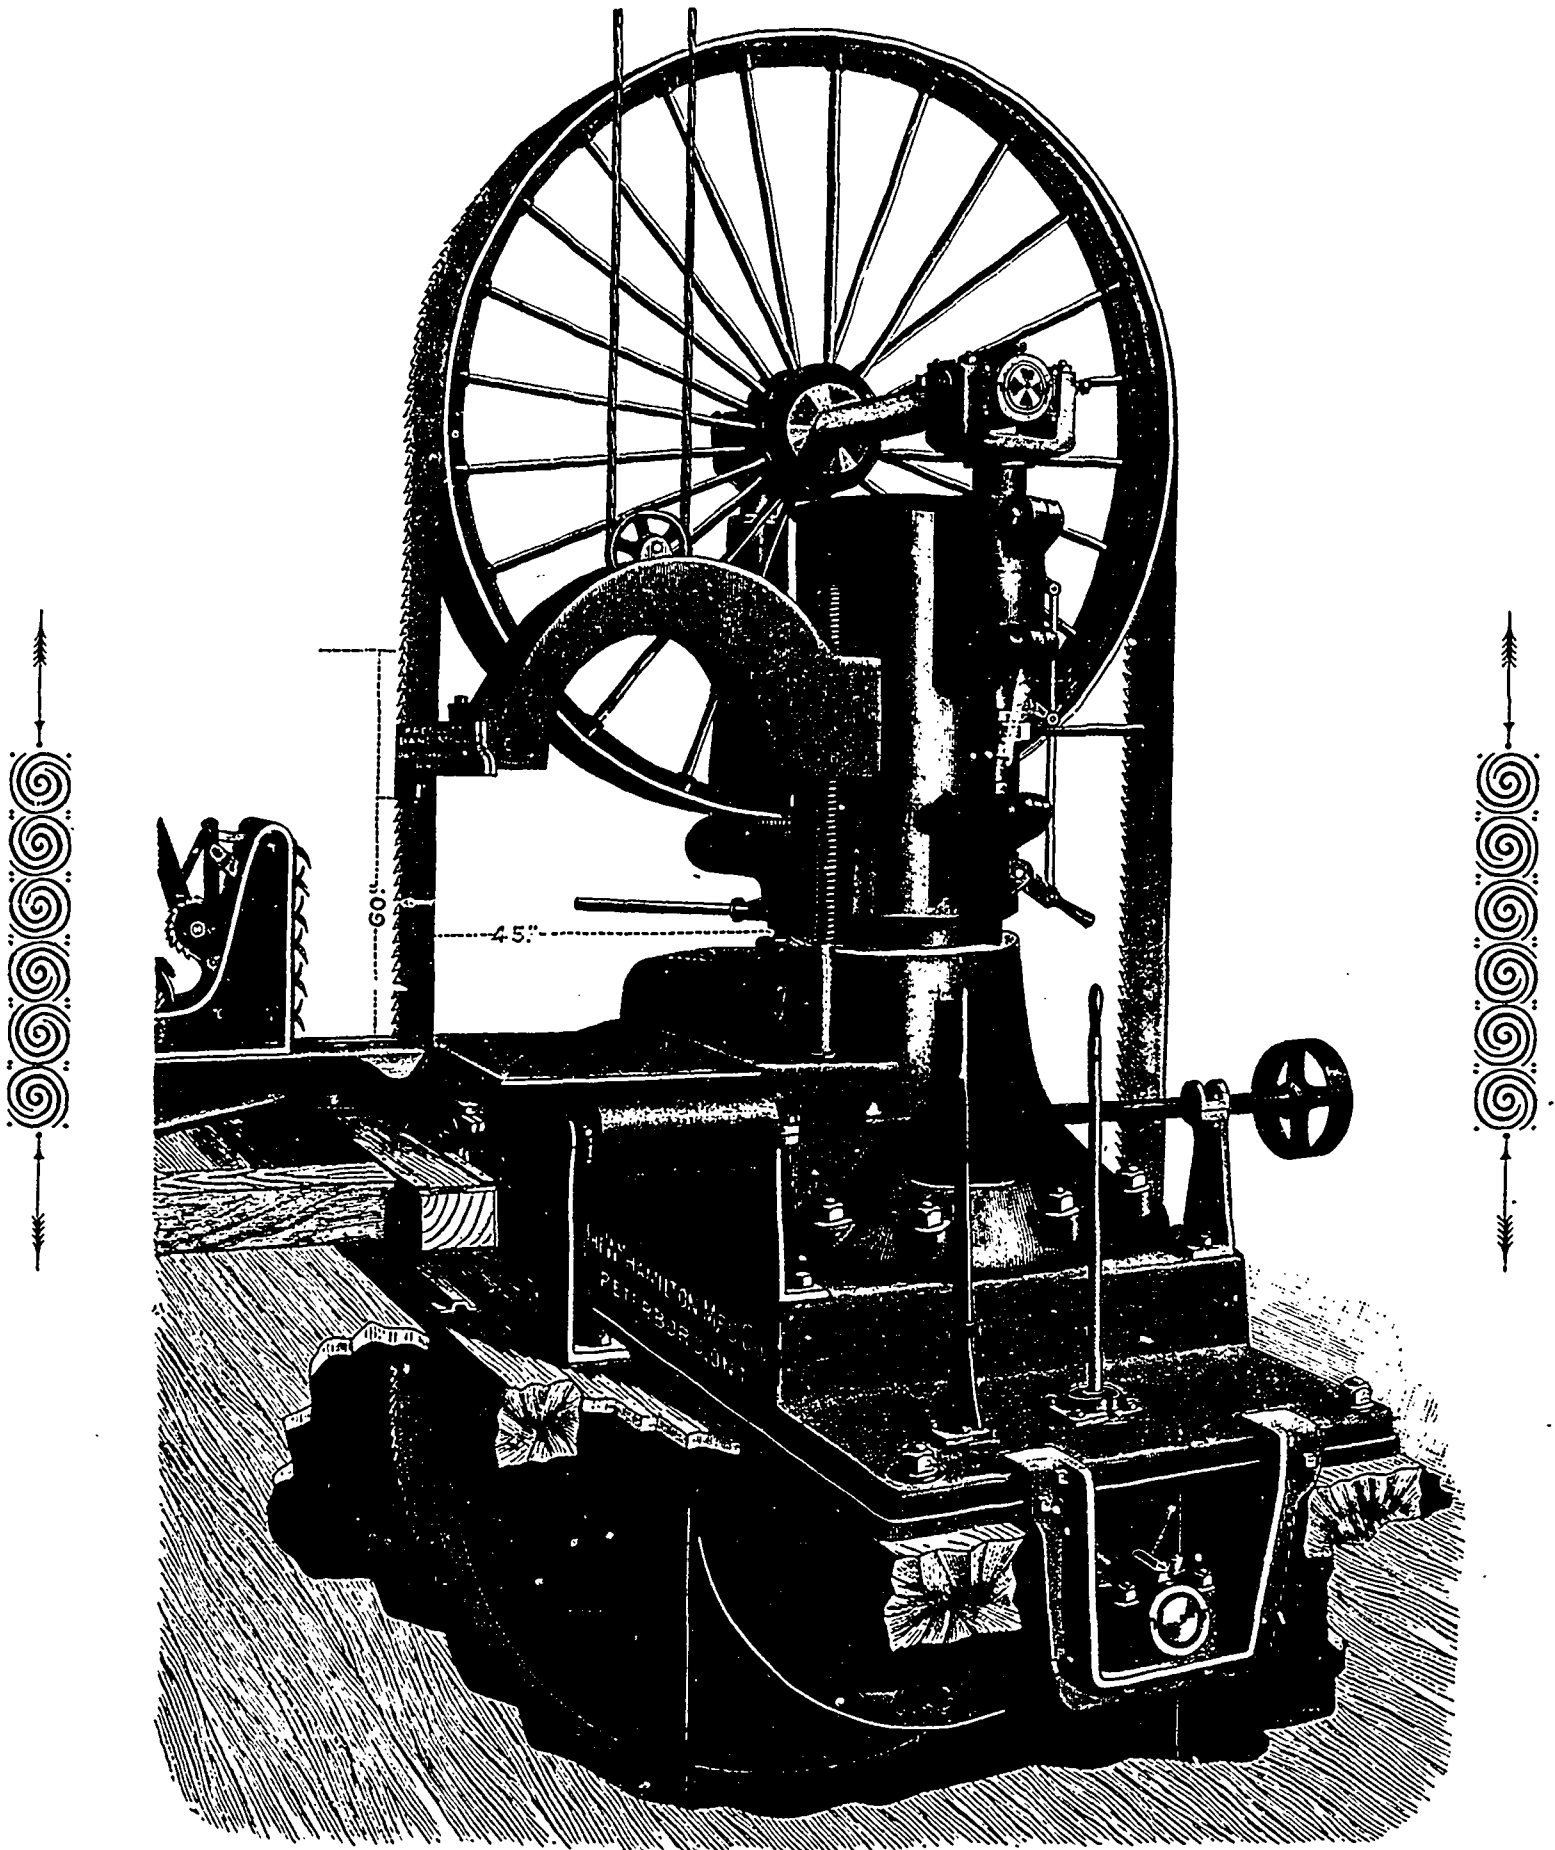

THE NEW PRESCOTT Band Saw Mill

THE WM. HAMILTON MFG. CO., LTD.

PETERBOROUGH, ONT.

Branch Office: Vancouver, B. C.