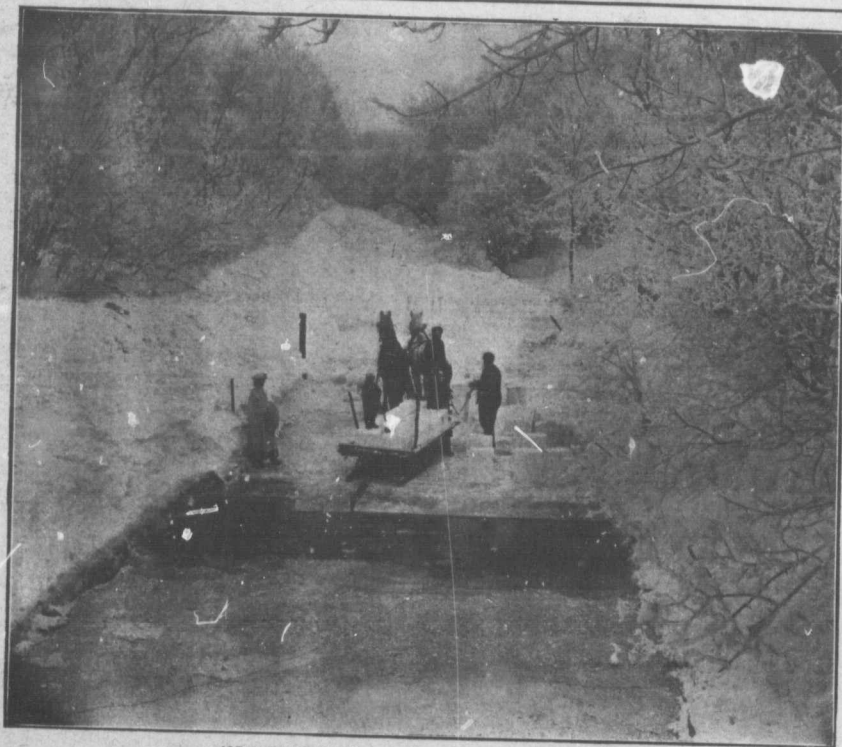

# FARM AND DAIRY & RURAL HOME

DEVOTED TO  
BETTER FARMING  
AND CANADIAN  
COUNTRY LIFE

Comm. of Conservation  
Agr. Chairman Jan. 19

Toronto, Ont., February 14, 1918

ICE CUTTING IN THE WHITE MUD RIVER OF MANITOBA.

—Photo Courtesy Colonization and Immigration Branch.

## The Farm or the City

In the Light of Experience by "A Pilgrim," page 3