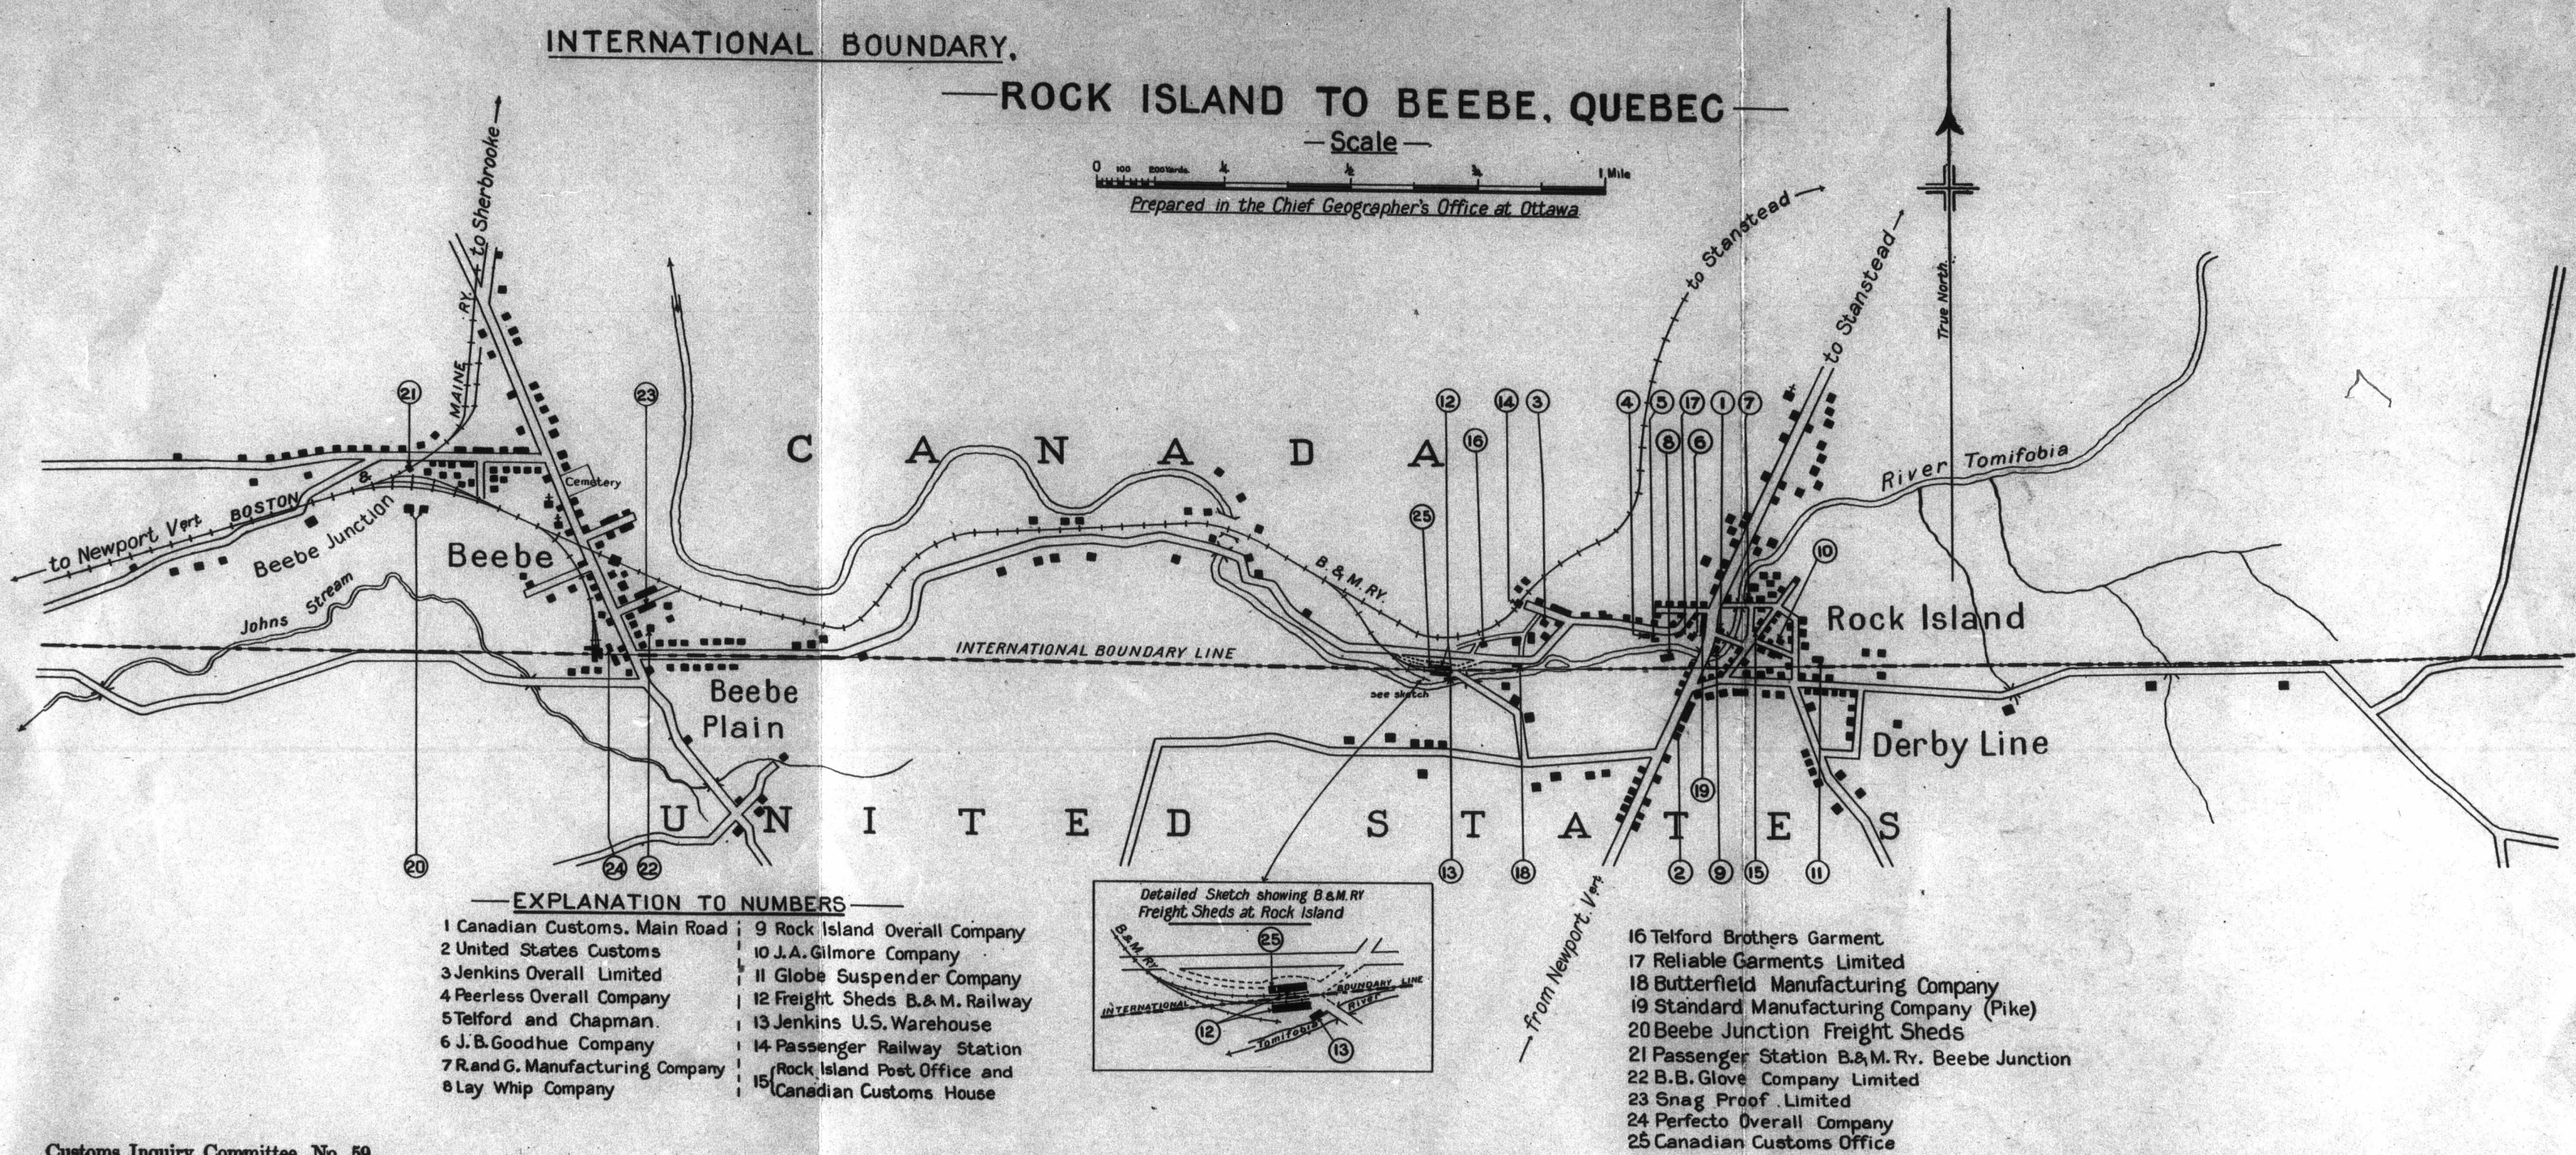

EXHIBIT No. 207

INTERNATIONAL BOUNDARY.

— ROCK ISLAND TO BEEBE, QUEBEC —

— Scale —

0 100 200 300 400 500 600 700 800 900 1000 Feet 1 Mile

Prepared in the Chief Geographer's Office at Ottawa

Customs Inquiry Committee, No. 59.