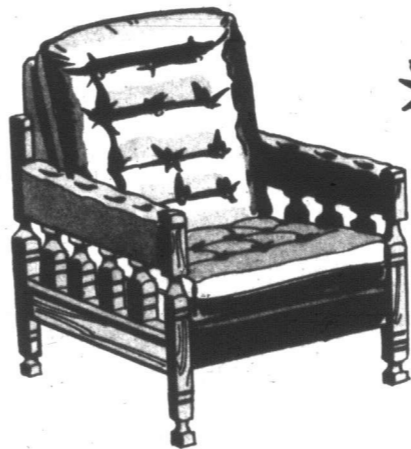

If you are one of those exciting people who must rearrange your living room frequently to create a new and different atmosphere, then this striking collection is for you! The designer had your desire for casual comfort in mind when he fashioned this group with Fortrel wrapped foam seats, backs and arm bolsters, deeply tufted. Intimate, imported jet black and stark white ULTRAVELVET. Ultramodern pattern.

96 inch sofa and chair **\$488.00**

High back chair **\$169.00**

Ottoman **\$89.00**

MODERN IN A MEDITERRANEAN MOOD!

Exciting and elegant, this dramatic suite has a look all its own. Distinctively designed with a decided Spanish accent, it will add the individual grace of Spain to your home. Striking black vinyl, glove-soft and extra-long wearing. Intricately carved arms and legs in Damascan antique Pecan. Semi-attached cushion backs and seats with deep button tufting and soft-textured foam filling, for the ultimate in seating comfort. 81-inch sofa and chair.

2 PCE
\$339⁹⁵

A NEW MODERN DESIGN BY SKLAR IN FABULOUS HERCULON

Big, comfortable contemporary sofa and chair with deep, downy soft backs and seats, thickly foam padded. High, tuxedo arms and built-in headrest. New long-wearing HERCULON with the unique ability to shed soil and stains. quality Sklar construction throughout. 88-inch sofa and chair, featured in contemporary woven stripe pattern.

2-PCE
\$268

**MASSIVE TUB-STYLE FRENCH PROVINCIAL
2-PCE. SUITE IN MAGNIFICENT CUT VELVET**

The unbelievable formal beauty of this elegant suite can grace the homes of even those on a modest budget. No one will ever believe that you paid only \$339.00 for both pieces. Designed with graceful curved front and delicate details such as carved fruit-wood frame, deep, hand-tufting and imported Belgium cut velvet cover. Reversible foam rubber cushions, covered seat decks, double-welt trimming and spring-filled bases. 10-year construction warranty. 93-inch sofa and chair.