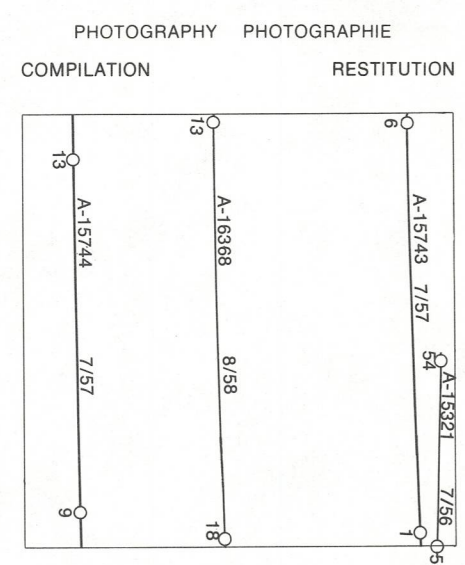

LEGEND - LÉGENDE

Legend table with two columns: English and French descriptions of symbols for roads, landmarks, drainage, relief, and other features. Includes symbols for roads, landmarks, drainage, relief, and other features.

Table showing grid zone designations: 56-O/4, 56-O/3, 56-O/2, 56 J/13, 56 J/14, 56 J/15, 56 J/12, 56 J/11, 56 J/10.

THE MAGNETIC COMPASS IS LIKELY TO BE USELESS IN THIS AREA. LA BOUSSOLE SERA PROBABLEMENT INUTILE DANS CETTE RÉGION.