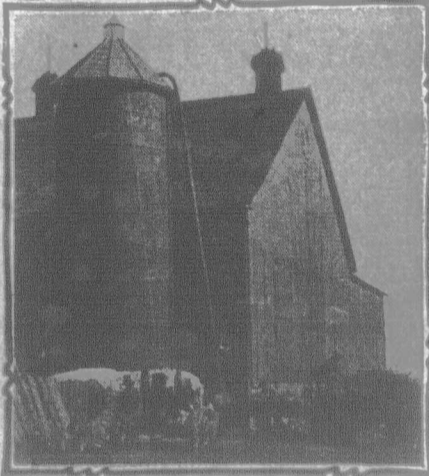

WILL SILO FILLING TIME FIND YOU READY?

SILO FILLING time will soon be here—and the Canadian Farmer is depending upon the corn crop this year as never before. It is your duty, and it will mean more money in your pocket, to use every effort, to get ALL the FEEDING VALUE out of every stalk of corn.

The most important thing is to silo your corn crop when it possesses the GREATEST FOOD VALUE. If you get a Gilson Silo Filler NOW—before we are sold out—you will fill your own silo. This means that you will silo your own corn when it is just right for silage. Be independent of the cutter gang. You do not need big power to operate the "Gilson." Your own farm engine—4 h.p. or larger—will do the work.

WRITE FOR FREE SILO FILLER BOOK TO-DAY.

It tells the Gilson Story from start to finish—points out the advantages of design, and describes the all-metal construction in such a way that you will understand WHY our machines cut and elevate more silage with less power than ANY OTHER Blower Cutter. This is a matter of dollars and cents to you. A Gilson Silo Filler will, in all probability, pay for itself the first season. BEWARE OF IMITATIONS AND INFRINGEMENTS.

GILSON MFG. CO., Limited

389 York St., GUELPH, Ont.

You need this SILO FILLER

It is as much a part of your Farm Equipment as your Binder or Plow.

"My Silo is 40' high, writes FRANK BOLTON, Guelph, Ont., but my 8 h.p. engine, which I purchased from you nine years ago operates my 13' ensilage cutter splendidly, sending corn over the top in a steady stream. This outfit is the admiration of all who see it.

FRED HURTER's farm at Kitchener, Ont., showing his 8 h.p. Gilson Engine and 13' Gilson ensilage cutter filling his 30' Gilson Hylo Silo.