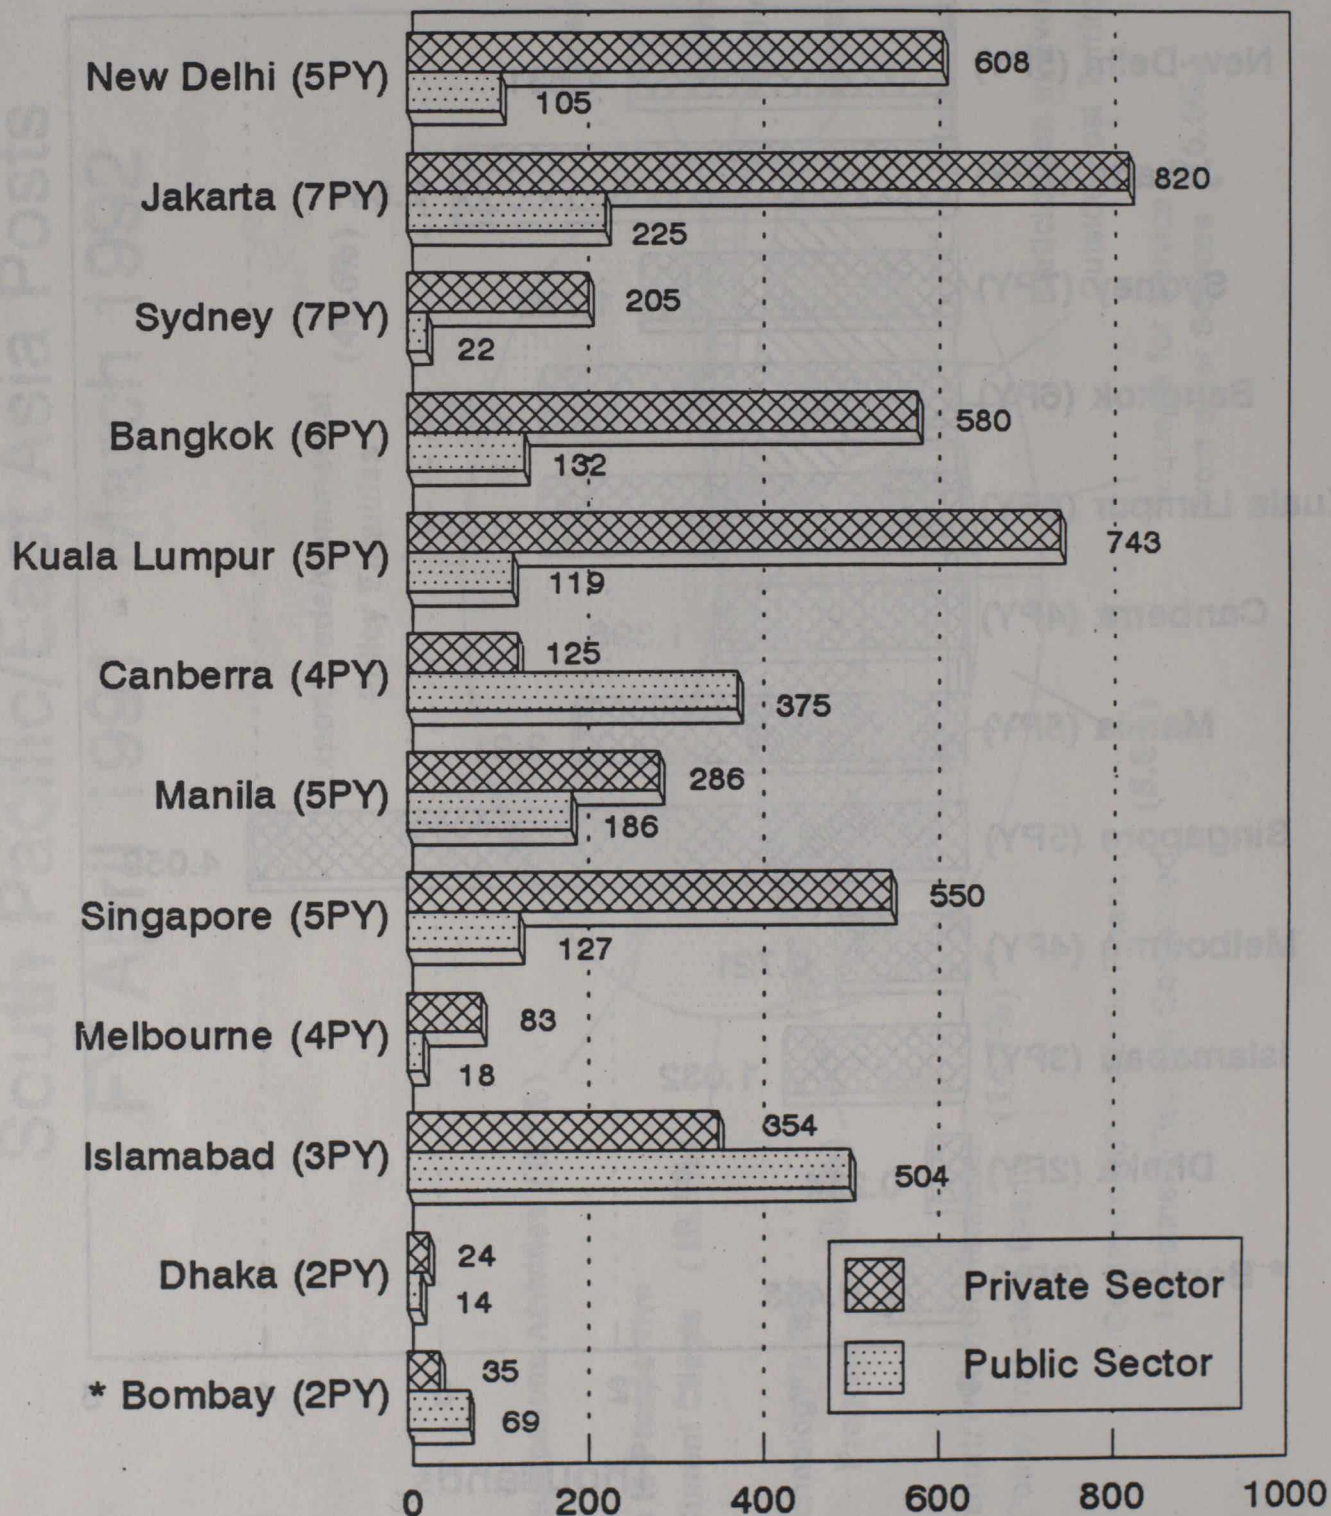

Selected Workload Indicators

Canadian Business Visitors

South Pacific/East Asia Posts

(PY refers to Trade Program PYs)

* 3 of 4 reports rec'd

FY April 1991 - March 1992