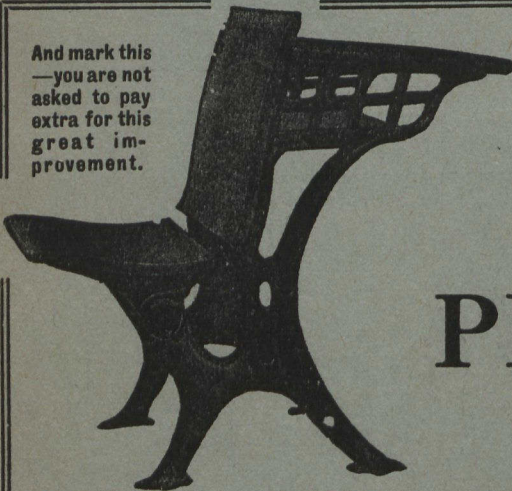

The New Map of Europe

CORRECTED TO THE MINUTE

Johnston's Grand Series Map of Europe, size 52x44 inches, showing all the latest revisions in boundaries.

NOW READY

PRICES:

Mounted on cotton and varnished wood rollers.....$5.00
Mounted on cotton and attached to spring roller and
portable bound 7.50

Express extra.

Our supply of the first edition is limited. Send us your order at once if you wish to secure a copy.

See also special announcement of Johnston's Maps in centre pages of this issue.

The GEO. M. HENDRY CO., Limited

School Equipment of All Kinds.

215 VICTORIA STREET

TORONTO, CANADA

And mark this
—you are not
asked to pay
extra for this
great im-
provement.

NOTE THE NEW

Sanitary Standard

— of the —

PRESTON DESK

This is the most important innovation of recent years in connection with school desks and does away with the fancy dust-catching and unsanitary standards of the old style. It places the Preston Desk on an equality with any sanitary school desk made, with the added advantage of considerably lower price. Write us, stating your requirements and we will gladly furnish a quotation.

The Canadian Office and School Furniture Co., Ltd. - Preston, Ont.

Western School Supply Company, Regina, Sask., Representatives for Alberta and Saskatchewan.