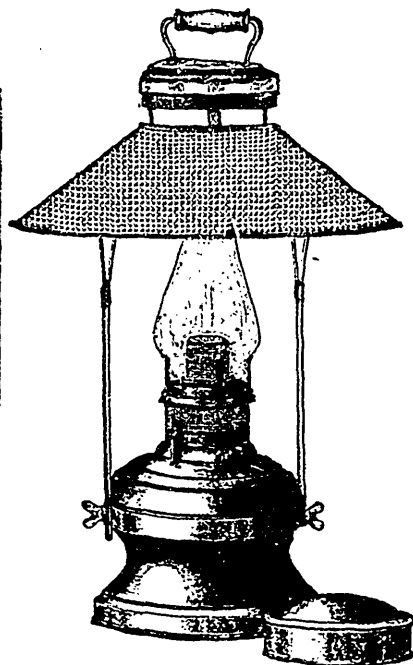

W. S. BURN.

W. W. ROBINSON.

### ADJUSTABLE Lamp Stand and Shade

Suitable for all Styles of Font Lamps  
and Many Purposes.

### "REGAN" Pat. Metal Shingle.

Painted. Ornamental. Weather  
Proof. Fire Proof. Ever-  
lasting. Cheap.

Light Equal to Sixty Candle Power or Two  
Ordinary Gas Jets. Flame Perfectly  
Steady. Chimneys Unbreakable by  
Heat or Cold. In Plain and  
Handsome Styles.