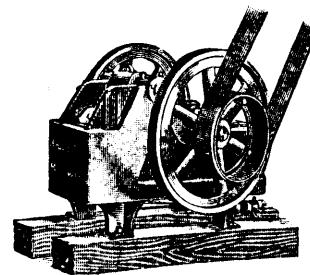

THE WM. HAMILTON MANUFACTURING CO. Limited

HEAD OFFICE AND WORKS:

Branch Office:
VANCOUVER, B.C.

PETERBOROUGH, ONT.