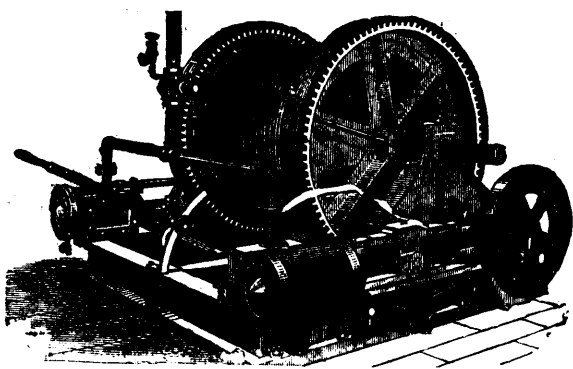

THE WM. HAMILTON MANUFACTURING CO. Limited

HEAD OFFICE AND WORKS:

Branch Office:
VANCOUVER, B.C.

PETERBOROUGH, ONT.